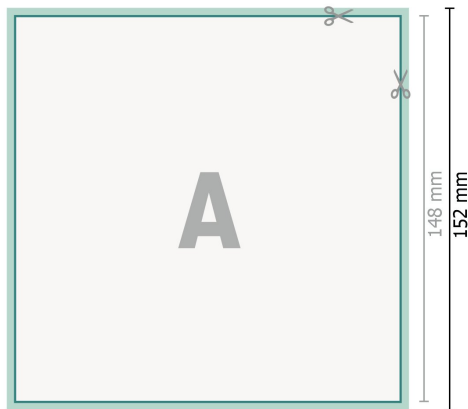

Thank you cards, A5 square

2 pages, 300 gsm art print paper

Front side

Reverse side

Dataformat (incl. 2 mm bleed):

15,2 x 15,2 cm

bleed:

2 mm

Trimmed size:

14,8 x 14,8 cm

Safety margin:

4 mm

Maintaining space between the text/information and the edge of the trimmed format prevents undesirable cuts.

Explanation of symbols

-  Bleed
-  Reading direction
-  Trimmed size
-  Data format
-  We will cut/perforate your product here

Please note:

Allow for trim allowance and safety margin according to instructions.

Arrange background graphics, images or graphics up to the edge of the data format.

Tolerances may occur during production due to cutting, punching and folding processes.