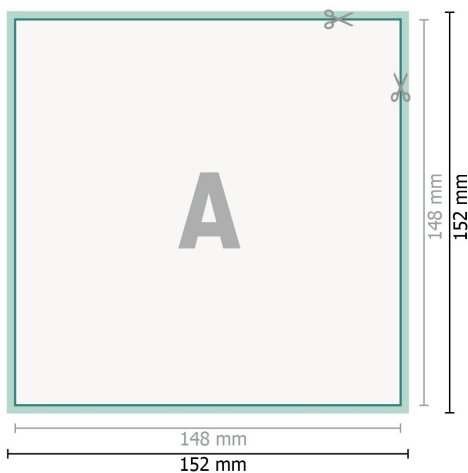

Thank you cards, A5 square

2 pages, 300 gsm art print paper

Front side

Reverse side

Dataformat (incl. 2 mm bleed):

15,2 x 15,2 cm

bleed:

2 mm

Trimmed size:

14,8 x 14,8 cm

Safety margin:

4 mm

Maintaining space between the text/information and the edge of the trimmed format prevents undesirable cuts.

Explanation of symbols

-  Bleed
-  Reading direction
-  Trimmed size
-  Data format
-  We will cut/perforate your product here

Please note:

Allow for trim allowance and safety margin according to instructions.

Arrange background graphics, images or graphics up to the edge of the data format.

Tolerances may occur during production due to cutting, punching and folding processes.