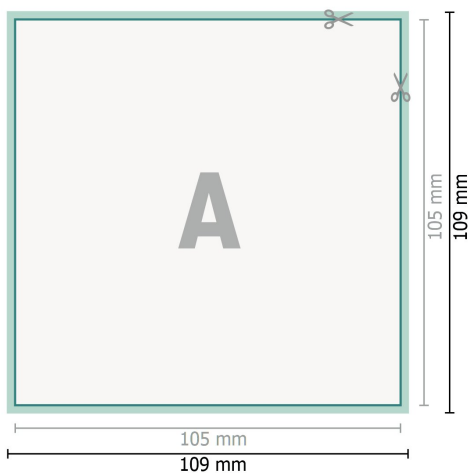

## Thank you cards, A6 square

2 pages, 300 gsm art print paper

Front side

Reverse side

**Dataformat (incl. 2 mm bleed):**

10,9 x 10,9 cm

**bleed:**

2 mm

**Trimmed size:**

10,5 x 10,5 cm

**Safety margin:**

4 mm

Maintaining space between the text/information and the edge of the trimmed format prevents undesirable cuts.

**Explanation of symbols**

-  Bleed
-  Reading direction
-  Trimmed size
-  Data format
-  We will cut/perforate your product here

---

**Please note:**

Allow for trim allowance and safety margin according to instructions.

Arrange background graphics, images or graphics up to the edge of the data format.

Tolerances may occur during production due to cutting, punching and folding processes.