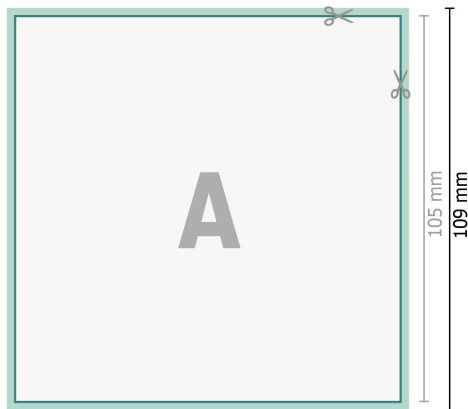

## Thank you cards, A6 square

2 pages, 300 gsm art print paper

Front side

Reverse side

**Dataformat (incl. 2 mm bleed):**

10,9 x 10,9 cm

**bleed:**

2 mm

**Trimmed size:**

10,5 x 10,5 cm

**Safety margin:**

4 mm

Maintaining space between the text/information and the edge of the trimmed format prevents undesirable cuts.

**Explanation of symbols**

-  Bleed
-  Reading direction
-  Trimmed size
-  Data format
-  We will cut/perforate your product here

---

**Please note:**

Allow for trim allowance and safety margin according to instructions.

Arrange background graphics, images or graphics up to the edge of the data format.

Tolerances may occur during production due to cutting, punching and folding processes.