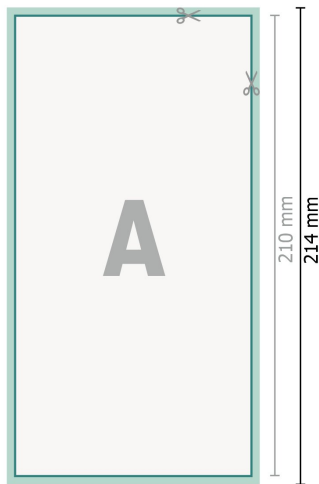

## Thank you cards portrait, DL

2 pages, 300 gsm art print paper

Front side

Reverse side

**Dataformat (incl. 2 mm bleed):**

10,9 x 21,4 cm

**bleed:**

2 mm

**Trimmed size:**

10,5 x 21 cm

**Safety margin:**

4 mm

Maintaining space between the text/information and the edge of the trimmed format prevents undesirable cuts.

**Explanation of symbols**

 Bleed

 Reading direction

 Trimmed size

 Data format

 We will cut/perforate your product here

---

**Please note:**

Allow for trim allowance and safety margin according to instructions.

Arrange background graphics, images or graphics up to the edge of the data format.