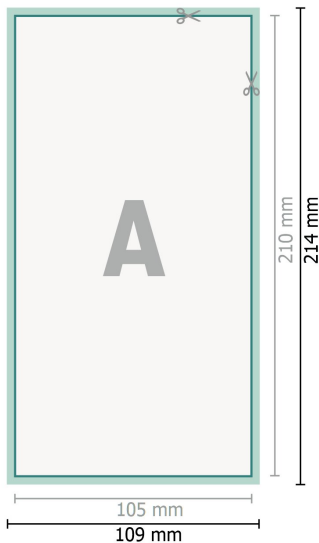

## Thank you cards portrait, DL

2 pages, 300 gsm art print paper

Front side

Reverse side

**Dataformat (incl. 2 mm bleed):**

10,9 x 21,4 cm

**bleed:**

2 mm

**Trimmed size:**

10,5 x 21 cm

**Safety margin:**

4 mm

Maintaining space between the text/information and the edge of the trimmed format prevents undesirable cuts.

**Explanation of symbols**

 Bleed

 Reading direction

 Trimmed size

 Data format

 We will cut/perforate your product here

---

**Please note:**

Allow for trim allowance and safety margin according to instructions.

Arrange background graphics, images or graphics up to the edge of the data format.