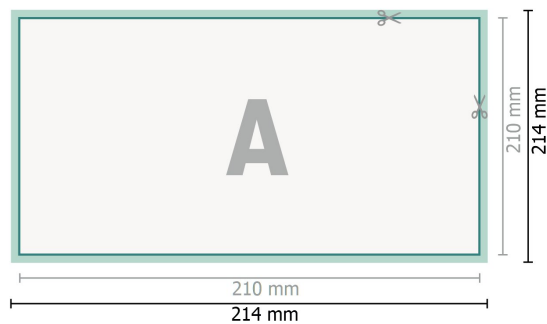

# Datasheet

Thank you cards landscape, DL

2 pages, 400 gsm art print paper

Front side

Reverse side

**Dataformat (incl. 2 mm bleed):**

21,4 x 10,9 cm

**bleed:**

2 mm

**Trimmed size:**

21 x 10,5 cm

**Safety margin:**

4 mm

Maintaining space between the text/information and the edge of the trimmed format prevents undesirable cuts.

**Explanation of symbols**

 Bleed

 Reading direction

 Trimmed size

 Data format

 We will cut/perforate your product here

---

**Please note:**

Allow for trim allowance and safety margin according to instructions.

Arrange background graphics, images or graphics up to the edge of the data format.