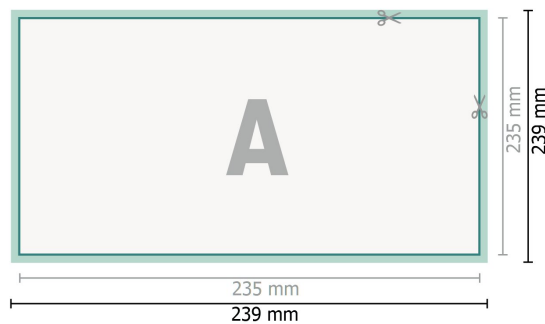

Datasheet

Thank you cards landscape, 12.5 x 23.5 cm

2 pages, 300 gsm art print paper

Front side

Reverse side

Dataformat (incl. 2 mm bleed):

23,9 x 12,9 cm

bleed:

2 mm

Trimmed size:

23,5 x 12,5 cm

Safety margin:

4 mm

Maintaining space between the text/information and the edge of the trimmed format prevents undesirable cuts.

Explanation of symbols

 Bleed

 Reading direction

 Trimmed size

 Data format

 We will cut/perforate your product here

Please note:

Allow for trim allowance and safety margin according to instructions.

Arrange background graphics, images or graphics up to the edge of the data format.