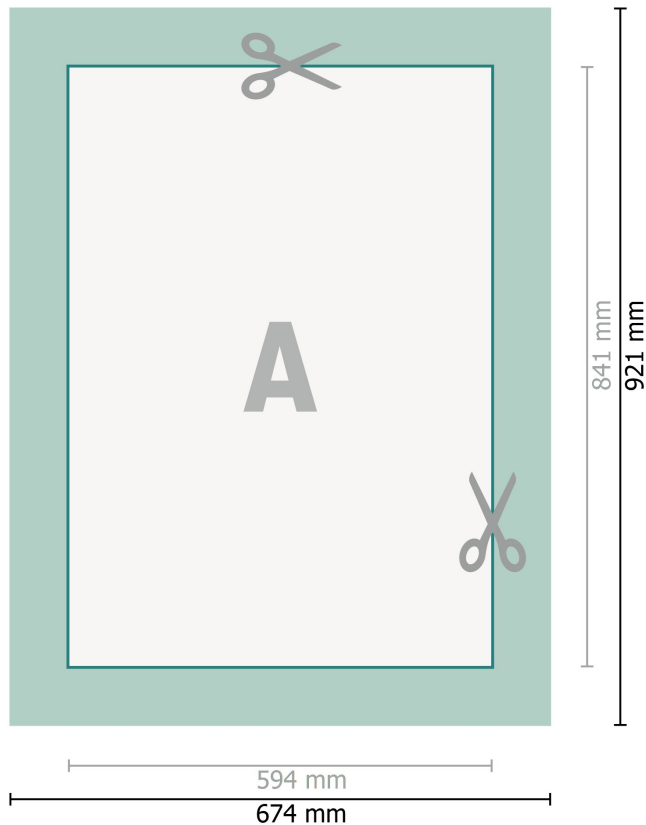

## Wooden Stretcher Frame, A1

**Dataformat (incl. 40 mm bleed):**

67,4 x 92,1 cm

**bleed:**

40 mm

**Trimmed size:**

59,4 x 84,1 cm

**Safety margin:**

15 mm

Maintaining space between the text/information and the edge of the trimmed format prevents undesirable cuts.

---

**Please note:**

Allow for trim allowance and safety margin according to instructions.

Arrange background graphics, images or graphics up to the edge of the data format.

Tolerances may occur during production due to cutting, punching and folding processes.

Printing data: Instructions and templates can be found under the menu item *Printing data* at [www.onlineprinters.com](http://www.onlineprinters.com)