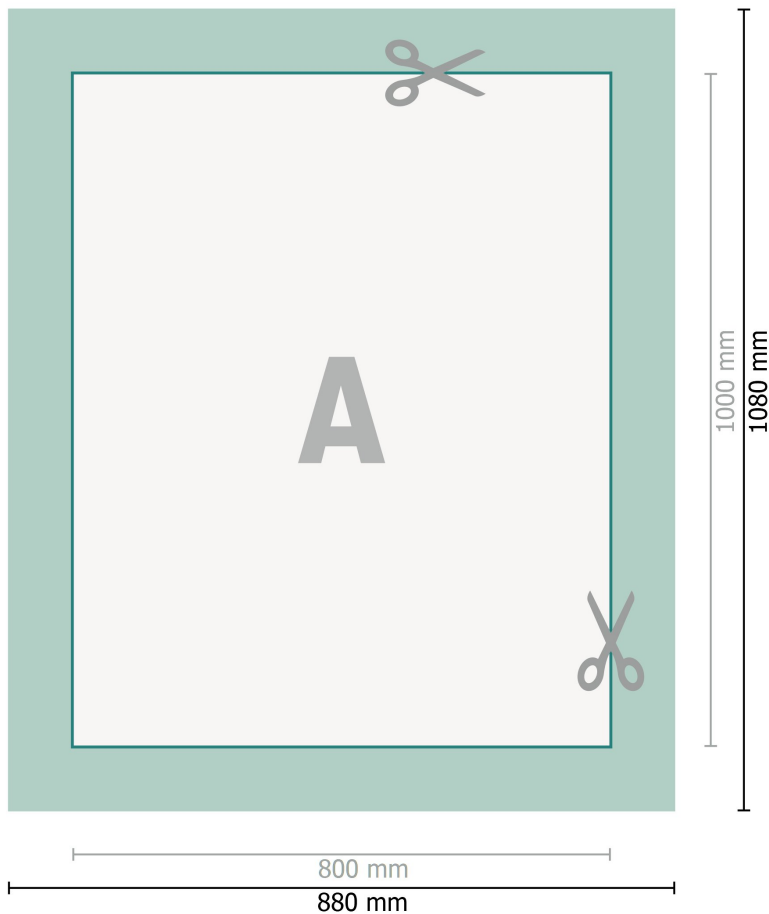

Wooden Stretcher Frame, 80 x 100 cm

**Dataformat (incl. 40 mm bleed):**

88 x 108 cm

bleed:

40 mm

Trimmed size:

80 x 100 cm

Safety margin:

15 mm

Maintaining space between the text/information and the edge of the trimmed format prevents undesirable cuts.

Please note:

Allow for trim allowance and safety margin according to instructions.

Arrange background graphics, images or graphics up to the edge of the data format.