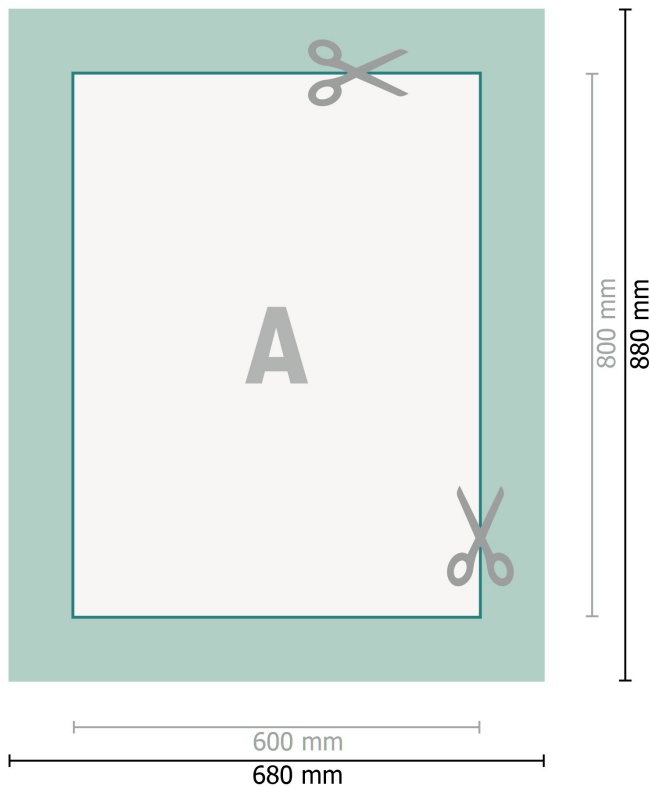

Wooden Stretcher Frame, 60 x 80 cm

**Dataformat (incl. 40 mm bleed):**

68 x 88 cm

bleed:

40 mm

Trimmed size:

60 x 80 cm

Safety margin:

15 mm

Maintaining space between the text/information and the edge of the trimmed format prevents undesirable cuts.

Explanation of symbols

 Bleed

 Reading direction

 Trimmed size

 Data format

 We will cut/perforate your product here

Please note:

Allow for trim allowance and safety margin according to instructions.

Arrange background graphics, images or graphics up to the edge of the data format.

Tolerances may occur during production due to cutting, punching and folding processes.