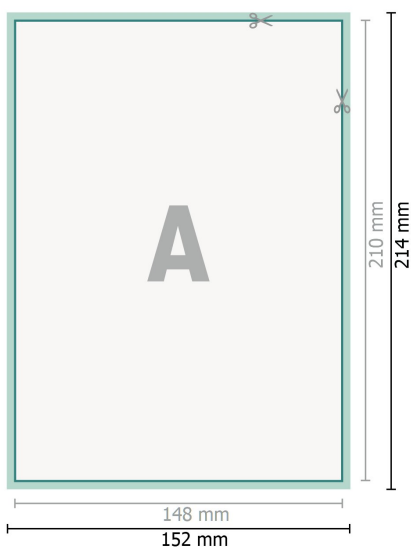

Wedding cards portrait, A5

2 pages, 300 gsm art print paper

Front side

Reverse side

Dataformat (incl. 2 mm bleed):

15,2 x 21,4 cm

bleed:

2 mm

Trimmed size:

14,8 x 21 cm

Safety margin:

4 mm

Maintaining space between the text/information and the edge of the trimmed format prevents undesirable cuts.

Explanation of symbols

 Bleed

 Reading direction

 Trimmed size

 Data format

 We will cut/perforate your product here

Please note:

Allow for trim allowance and safety margin according to instructions.

Arrange background graphics, images or graphics up to the edge of the data format.