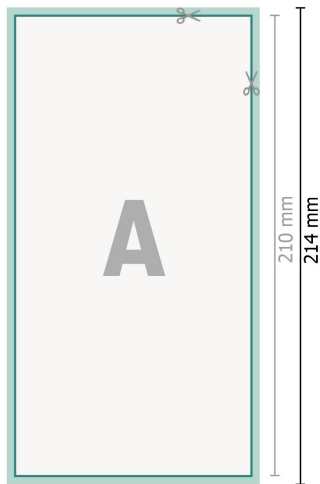

Wedding cards portrait, DL

2 pages, 300 gsm art print paper

Front side

Reverse side

Dataformat (incl. 2 mm bleed):

10,9 x 21,4 cm

bleed:

2 mm

Trimmed size:

10,5 x 21 cm

Safety margin:

4 mm

Maintaining space between the text/information and the edge of the trimmed format prevents undesirable cuts.

Explanation of symbols

 Bleed

 Reading direction

 Trimmed size

 Data format

 We will cut/perforate your product here

Please note:

Allow for trim allowance and safety margin according to instructions.

Arrange background graphics, images or graphics up to the edge of the data format.