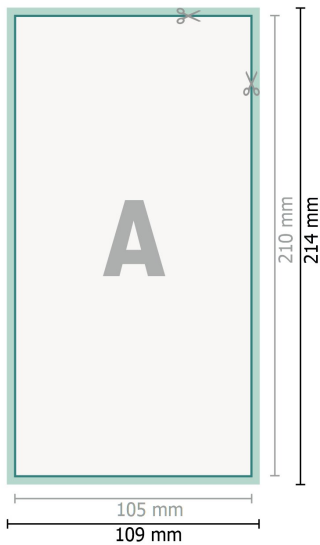

Wedding cards portrait, DL

2 pages, 300 gsm art print paper

Front side

Reverse side

Dataformat (incl. 2 mm bleed):

10,9 x 21,4 cm

bleed:

2 mm

Trimmed size:

10,5 x 21 cm

Safety margin:

4 mm

Maintaining space between the text/information and the edge of the trimmed format prevents undesirable cuts.

Explanation of symbols

 Bleed

 Reading direction

 Trimmed size

 Data format

 We will cut/perforate your product here

Please note:

Allow for trim allowance and safety margin according to instructions.

Arrange background graphics, images or graphics up to the edge of the data format.