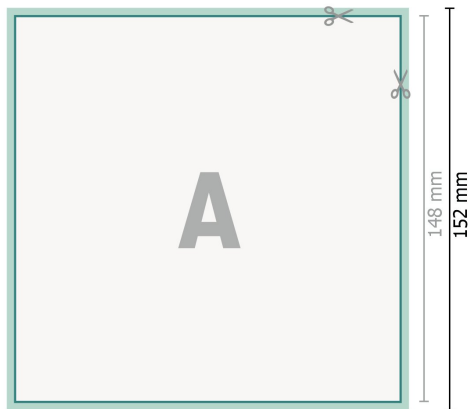

Wedding cards, A5 square

2 pages, 300 gsm art print paper

Front side

Reverse side

Dataformat (incl. 2 mm bleed):

15,2 x 15,2 cm

bleed:

2 mm

Trimmed size:

14,8 x 14,8 cm

Safety margin:

4 mm

Maintaining space between the text/information and the edge of the trimmed format prevents undesirable cuts.

Explanation of symbols

 Bleed

 Reading direction

 Trimmed size

 Data format

 We will cut/perforate your product here

Please note:

Allow for trim allowance and safety margin according to instructions.

Arrange background graphics, images or graphics up to the edge of the data format.