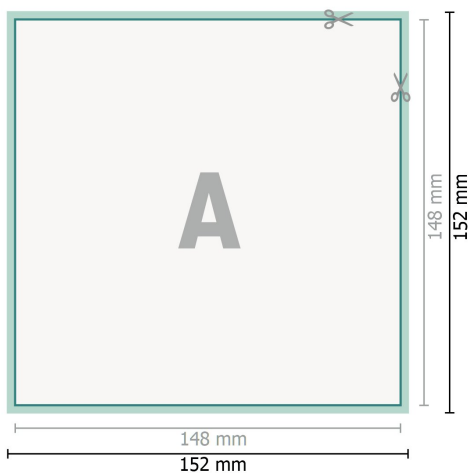

Wedding cards, A5 square

2 pages, 300 gsm art print paper

Front side

Reverse side

Dataformat (incl. 2 mm bleed):

15,2 x 15,2 cm

bleed:

2 mm

Trimmed size:

14,8 x 14,8 cm

Safety margin:

4 mm

Maintaining space between the text/information and the edge of the trimmed format prevents undesirable cuts.

Explanation of symbols

 Bleed

 Reading direction

 Trimmed size

 Data format

 We will cut/perforate your product here

Please note:

Allow for trim allowance and safety margin according to instructions.

Arrange background graphics, images or graphics up to the edge of the data format.