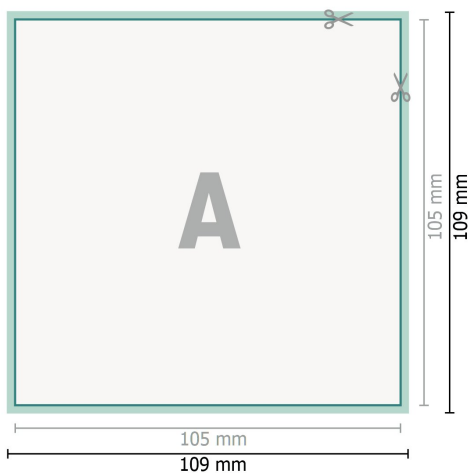

Wedding cards, A6 square

2 pages, 300 gsm art print paper

Front side

Reverse side

Dataformat (incl. 2 mm bleed):

10,9 x 10,9 cm

bleed:

2 mm

Trimmed size:

10,5 x 10,5 cm

Safety margin:

4 mm

Maintaining space between the text/information and the edge of the trimmed format prevents undesirable cuts.

Explanation of symbols

-  Bleed
-  Reading direction
-  Trimmed size
-  Data format
-  We will cut/perforate your product here

Please note:

Allow for trim allowance and safety margin according to instructions.

Arrange background graphics, images or graphics up to the edge of the data format.

Tolerances may occur during production due to cutting, punching and folding processes.