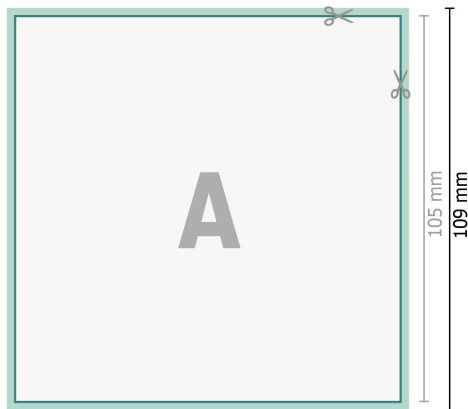

Wedding cards, A6 square

2 pages, 300 gsm art print paper

Front side

Reverse side

Dataformat (incl. 2 mm bleed):

10,9 x 10,9 cm

bleed:

2 mm

Trimmed size:

10,5 x 10,5 cm

Safety margin:

4 mm

Maintaining space between the text/information and the edge of the trimmed format prevents undesirable cuts.

Explanation of symbols

-  Bleed
-  Reading direction
-  Trimmed size
-  Data format
-  We will cut/perforate your product here

Please note:

Allow for trim allowance and safety margin according to instructions.

Arrange background graphics, images or graphics up to the edge of the data format.

Tolerances may occur during production due to cutting, punching and folding processes.