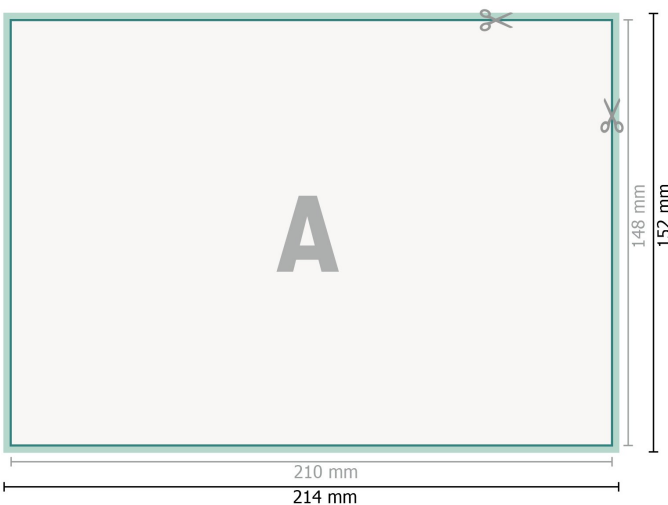

## Wedding cards landscape, A5

2 pages, 300 gsm art print paper

Front side

Reverse side

**Dataformat (incl. 2 mm bleed):**

21,4 x 15,2 cm

**bleed:**

2 mm

**Trimmed size:**

21 x 14,8 cm

**Safety margin:**

4 mm

Maintaining space between the text/information and the edge of the trimmed format prevents undesirable cuts.

**Explanation of symbols**

 Bleed

 Reading direction

 Trimmed size

 Data format

 We will cut/perforate your product here

---

**Please note:**

Allow for trim allowance and safety margin according to instructions.

Arrange background graphics, images or graphics up to the edge of the data format.