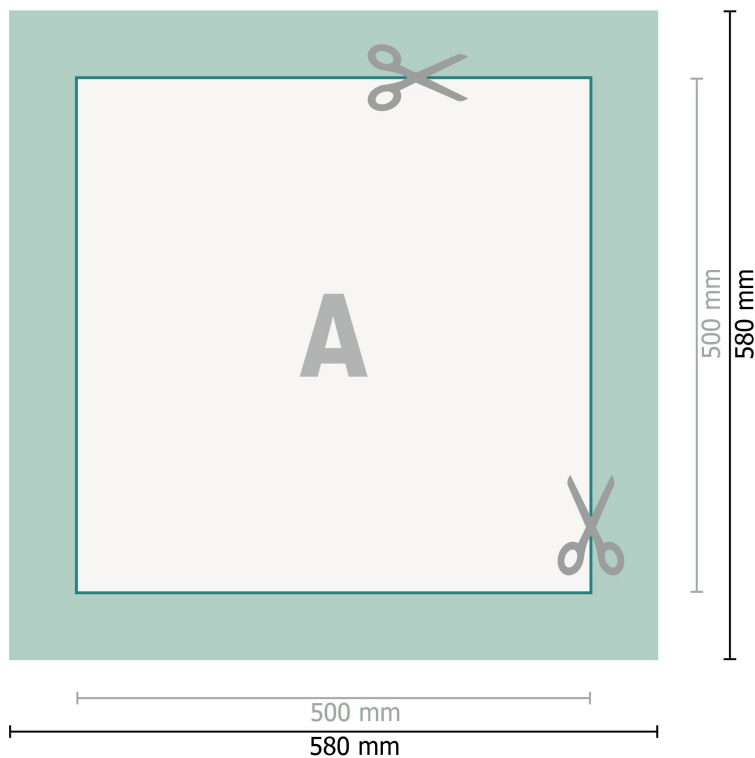

## Wooden Stretcher Frame, 50 x 50 cm

**Dataformat (incl. 40 mm bleed):**

58 x 58 cm

**bleed:**

40 mm

**Trimmed size:**

50 x 50 cm

**Safety margin:**

15 mm

Maintaining space between the text/information and the edge of the trimmed format prevents undesirable cuts.

---

**Please note:**

Allow for trim allowance and safety margin according to instructions.

Arrange background graphics, images or graphics up to the edge of the data format.

Tolerances may occur during production due to cutting, punching and folding processes.

Printing data: Instructions and templates can be found under the menu item *Printing data* at [www.onlineprinters.com](http://www.onlineprinters.com)