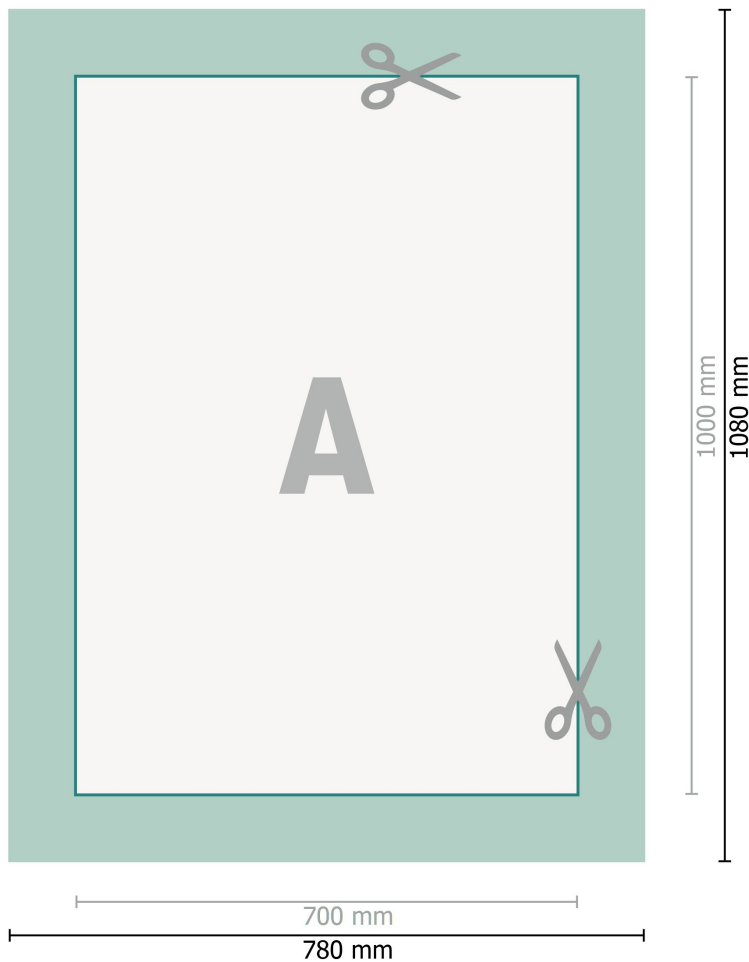

Wooden Stretcher Frame, 70 x 100 cm

**Dataformat (incl. 40 mm bleed):**

78 x 108 cm

bleed:

40 mm

Trimmed size:

70 x 100 cm

Safety margin:

15 mm

Maintaining space between the text/information and the edge of the trimmed format prevents undesirable cuts.

Please note:

Allow for trim allowance and safety margin according to instructions.

Arrange background graphics, images or graphics up to the edge of the data format.