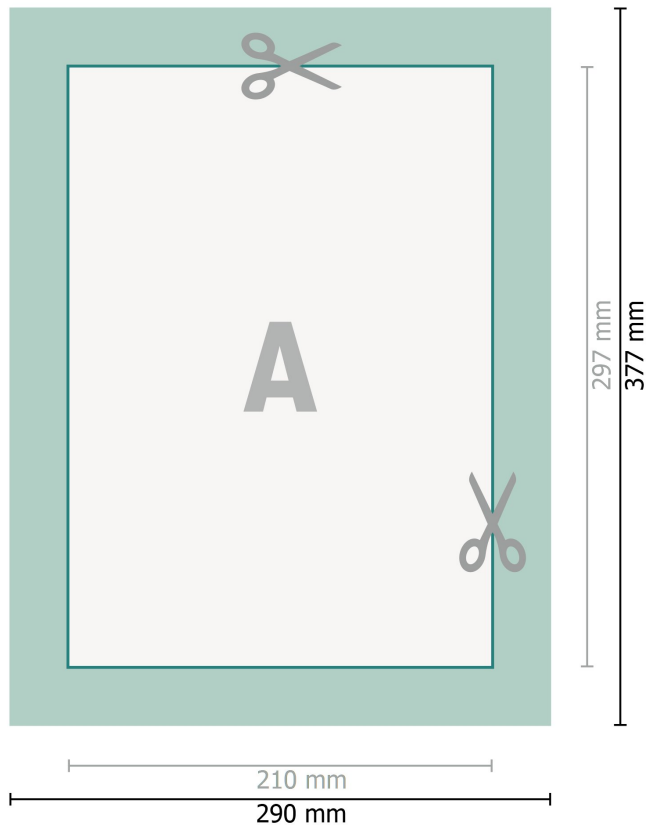

Wooden Stretcher Frame, A4

Dataformat (incl. 40 mm bleed):

29 x 37,7 cm

bleed:

40 mm

Trimmed size:

21 x 29,7 cm

Safety margin:

15 mm

Maintaining space between the text/information and the edge of the trimmed format prevents undesirable cuts.

Please note:

Allow for trim allowance and safety margin according to instructions.

Arrange background graphics, images or graphics up to the edge of the data format.

Tolerances may occur during production due to cutting, punching and folding processes.

Printing data: Instructions and templates can be found under the menu item *Printing data* at www.onlineprinters.com