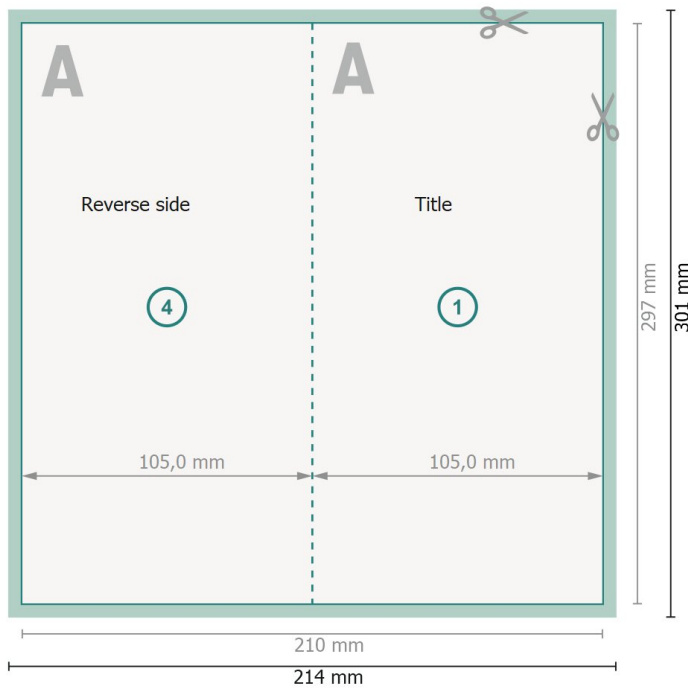

Folded Cards portrait, A4-Half

1 fold

Outside

Inside

Dataformat (incl. 2 mm bleed):

21,4 x 30,1 cm

bleed:

2 mm

Trimmed size:

21 x 29,7 cm

Trimmed size (closed):

10,5 x 29,7 cm

Safety margin:

4 mm

Maintaining space between the text/information and the edge of the trimmed format prevents undesirable cuts.

Explanation of symbols

Bleed

Reading direction

Trimmed size

Data format

We will cut/perforate your product here

Please note:

Allow for trim allowance and safety margin according to instructions.

Arrange background graphics, images or graphics up to the edge of the data format.