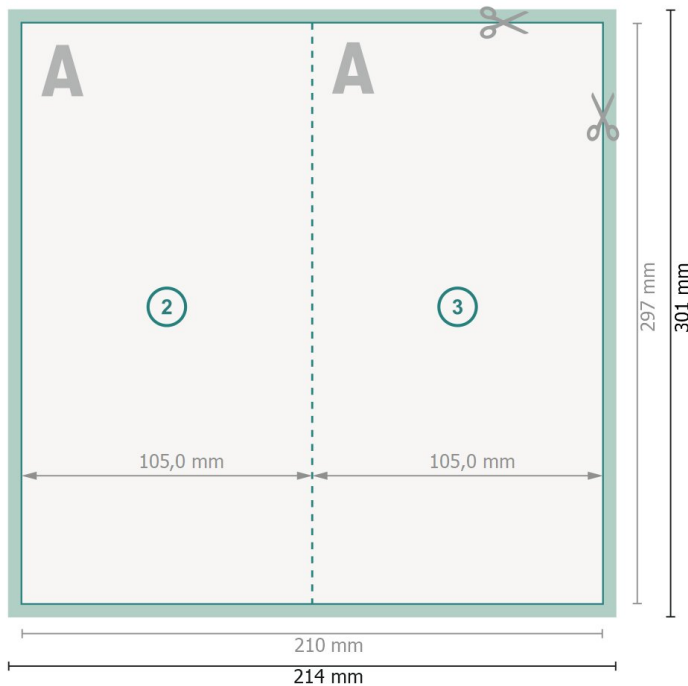

Folded Cards portrait, A4-Half

1 fold

Outside

Inside

Dataformat (incl. 2 mm bleed):

21,4 x 30,1 cm

bleed:

2 mm

Trimmed size:

21 x 29,7 cm

Trimmed size (closed):

10,5 x 29,7 cm

Safety margin:

4 mm

Maintaining space between the text/information and the edge of the trimmed format prevents undesirable cuts.

Explanation of symbols

Bleed

Reading direction

Trimmed size

Data format

We will cut/perforate your product here

Please note:

Allow for trim allowance and safety margin according to instructions.

Arrange background graphics, images or graphics up to the edge of the data format.