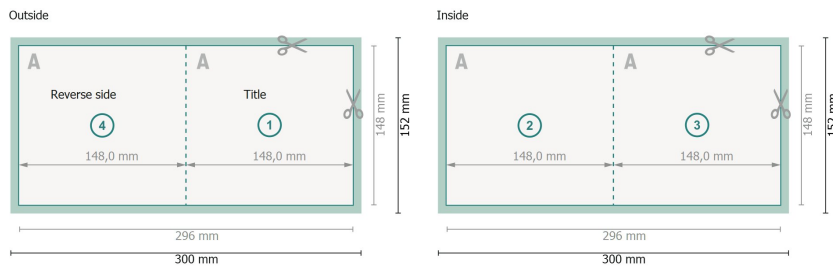

## Folded Cards, A5 square

1 fold

**Dataformat (incl. 2 mm bleed):**  
30 x 15,2 cm

**bleed:**  
2 mm

**Trimmed size:**  
29,6 x 14,8 cm

**Trimmed size (closed):**  
14,8 x 14,8 cm

**Safety margin:**  
4 mm

Maintaining space between the text/information and the edge of the trimmed format prevents undesirable cuts.

### Explanation of symbols

Bleed

Reading direction

Trimmed size

Data format

We will cut/perforate your product here

### Please note:

Allow for trim allowance and safety margin according to instructions.

Arrange background graphics, images or graphics up to the edge of the data format.

Tolerances may occur during production due to cutting, punching and folding processes.