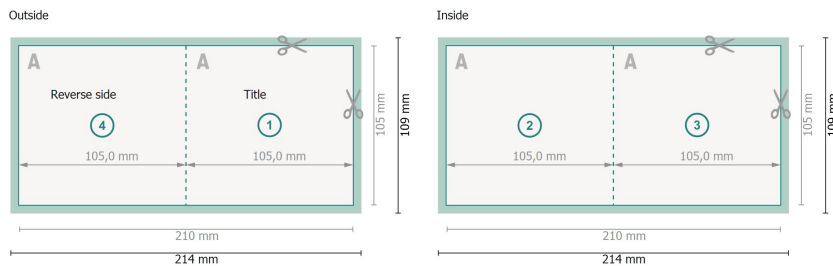

## Folded Cards, A6 square

1 fold

**Dataformat (incl. 2 mm bleed):**

21,4 x 10,9 cm

**bleed:**

2 mm

**Trimmed size:**

21 x 10,5 cm

**Trimmed size (closed):**

10,5 x 10,5 cm

**Safety margin:**

4 mm

Maintaining space between the text/information and the edge of the trimmed format prevents undesirable cuts.

**Explanation of symbols**

Bleed

Reading direction

Trimmed size

Data format

We will cut/perforate your product here

---

**Please note:**

Allow for trim allowance and safety margin according to instructions.

Arrange background graphics, images or graphics up to the edge of the data format.