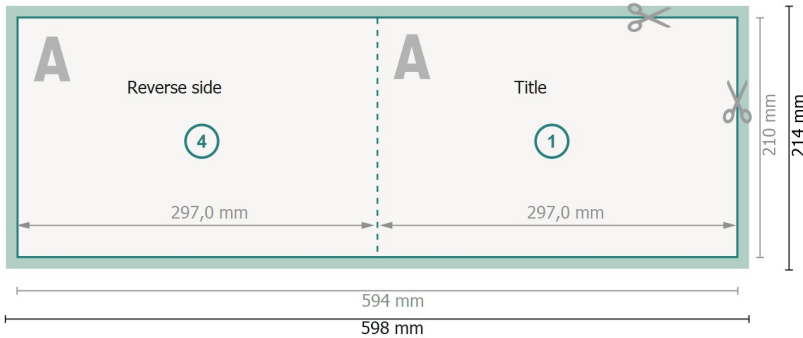

Folded Cards landscape, A4

1 fold

Outside

Inside

Dataformat (incl. 2 mm bleed):

59,8 x 21,4 cm

bleed:

2 mm

Trimmed size:

59,4 x 21 cm

Trimmed size (closed):

29,7 x 21 cm

Safety margin:

4 mm

Maintaining space between the text/information and the edge of the trimmed format prevents undesirable cuts.

Explanation of symbols

Bleed

Reading direction

Trimmed size

Data format

We will cut/perforate your product here

Please note:

Allow for trim allowance and safety margin according to instructions.

Arrange background graphics, images or graphics up to the edge of the data format.