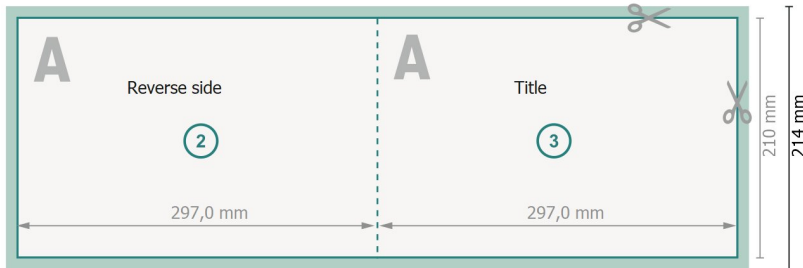

Folded Cards landscape, A4

1 fold

Outside

Inside

Dataformat (incl. 2 mm bleed):

59,8 x 21,4 cm

bleed:

2 mm

Trimmed size:

59,4 x 21 cm

Trimmed size (closed):

29,7 x 21 cm

Safety margin:

4 mm

Maintaining space between the text/information and the edge of the trimmed format prevents undesirable cuts.

Explanation of symbols

Bleed

Reading direction

Trimmed size

Data format

We will cut/perforate your product here

Please note:

Allow for trim allowance and safety margin according to instructions.

Arrange background graphics, images or graphics up to the edge of the data format.