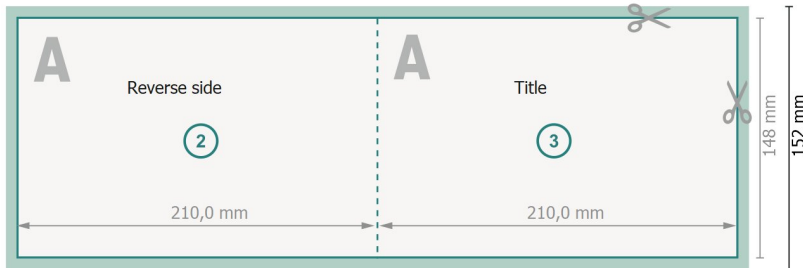

Folded Cards landscape, A5

1 fold

Outside

Inside

Dataformat (incl. 2 mm bleed):

42,4 x 15,2 cm

bleed:

2 mm

Trimmed size:

42 x 14,8 cm

Trimmed size (closed):

21 x 14,8 cm

Safety margin:

4 mm

Maintaining space between the text/information and the edge of the trimmed format prevents undesirable cuts.

Explanation of symbols

Bleed

Reading direction

Trimmed size

Data format

We will cut/perforate your product here

Please note:

Allow for trim allowance and safety margin according to instructions.

Arrange background graphics, images or graphics up to the edge of the data format.