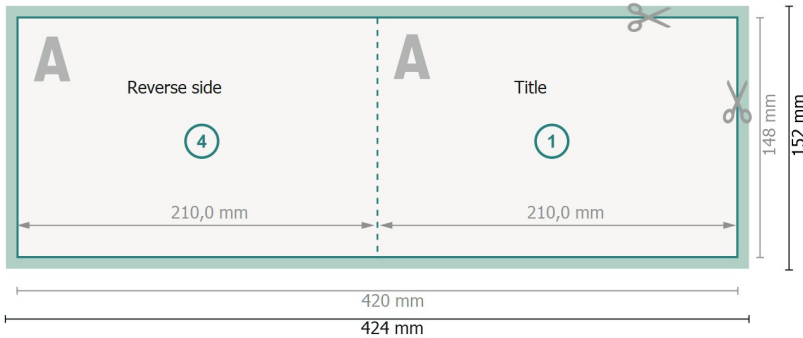

Folded Cards landscape, A5

1 fold

Outside

Inside

Dataformat (incl. 2 mm bleed):

42,4 x 15,2 cm

bleed:

2 mm

Trimmed size:

42 x 14,8 cm

Trimmed size (closed):

21 x 14,8 cm

Safety margin:

4 mm

Maintaining space between the text/information and the edge of the trimmed format prevents undesirable cuts.

Explanation of symbols

Bleed

Reading direction

Trimmed size

Data format

We will cut/perforate your product here

Please note:

Allow for trim allowance and safety margin according to instructions.

Arrange background graphics, images or graphics up to the edge of the data format.