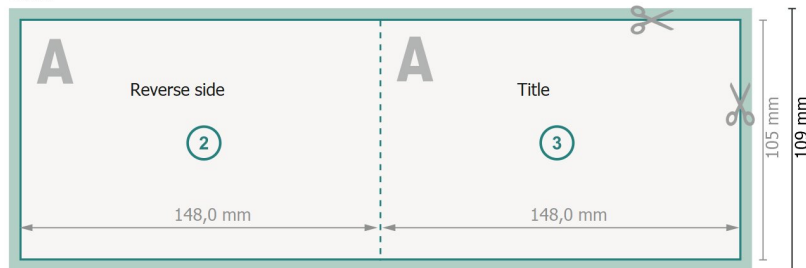

Folded Cards landscape, A6

1 fold

Outside

Inside

Dataformat (incl. 2 mm bleed):

30 x 10,9 cm

bleed:

2 mm

Trimmed size:

29,6 x 10,5 cm

Trimmed size (closed):

14,8 x 10,5 cm

Safety margin:

4 mm

Maintaining space between the text/information and the edge of the trimmed format prevents undesirable cuts.

Explanation of symbols

Bleed

Reading direction

Trimmed size

Data format

We will cut/perforate your product here

Please note:

Allow for trim allowance and safety margin according to instructions.

Arrange background graphics, images or graphics up to the edge of the data format.