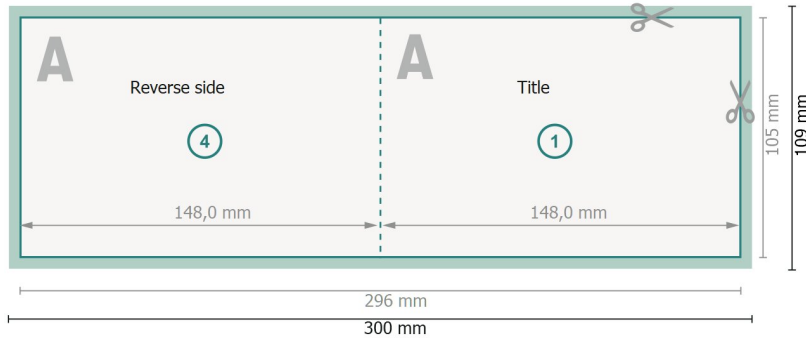

Folded Cards landscape, A6

1 fold

Outside

Inside

Dataformat (incl. 2 mm bleed):

30 x 10,9 cm

bleed:

2 mm

Trimmed size:

29,6 x 10,5 cm

Trimmed size (closed):

14,8 x 10,5 cm

Safety margin:

4 mm

Maintaining space between the text/information and the edge of the trimmed format prevents undesirable cuts.

Explanation of symbols

Bleed

Reading direction

Trimmed size

Data format

We will cut/perforate your product here

Please note:

Allow for trim allowance and safety margin according to instructions.

Arrange background graphics, images or graphics up to the edge of the data format.