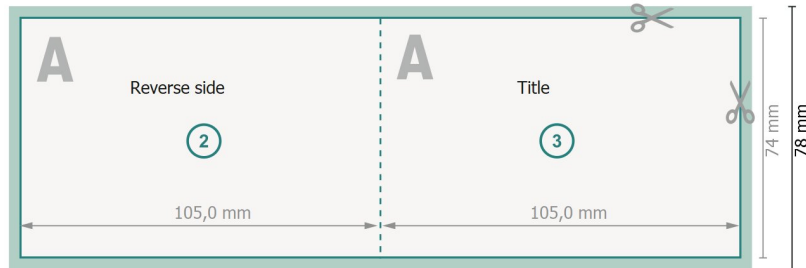

Folded Cards landscape, A7

1 fold

Outside

Inside

Dataformat (incl. 2 mm bleed):

21,4 x 7,8 cm

bleed:

2 mm

Trimmed size:

21 x 7,4 cm

Trimmed size (closed):

10,5 x 7,4 cm

Safety margin:

4 mm

Maintaining space between the text/information and the edge of the trimmed format prevents undesirable cuts.

Explanation of symbols

Bleed

Reading direction

Trimmed size

Data format

We will cut/perforate your product here

Please note:

Allow for trim allowance and safety margin according to instructions.

Arrange background graphics, images or graphics up to the edge of the data format.