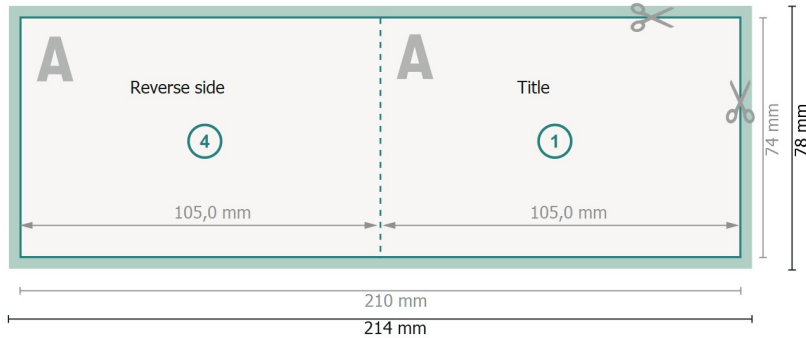

Folded Cards landscape, A7

1 fold

Outside

Inside

Dataformat (incl. 2 mm bleed):

21,4 x 7,8 cm

bleed:

2 mm

Trimmed size:

21 x 7,4 cm

Trimmed size (closed):

10,5 x 7,4 cm

Safety margin:

4 mm

Maintaining space between the text/information and the edge of the trimmed format prevents undesirable cuts.

Explanation of symbols

Bleed

Reading direction

Trimmed size

Data format

We will cut/perforate your product here

Please note:

Allow for trim allowance and safety margin according to instructions.

Arrange background graphics, images or graphics up to the edge of the data format.