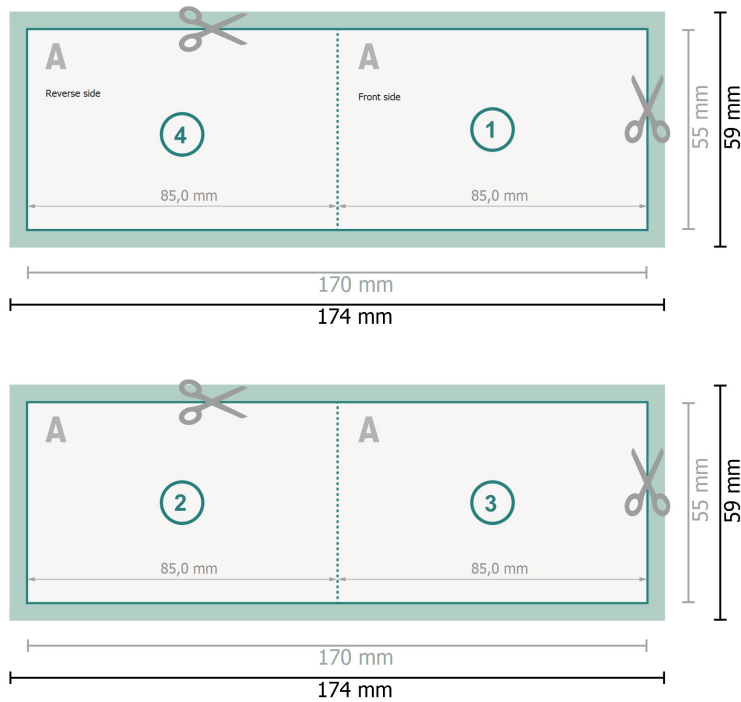

Folded Cards landscape, 8.5 x 5.5 cm

1 fold

Dataformat (incl. 2 mm bleed):

17,4 x 5,9 cm

bleed:

2 mm

Trimmed size:

17 x 5,5 cm

Trimmed size (closed):

8,5 x 5,5 cm

Safety margin:

4 mm

Maintaining space between the text/information and the edge of the trimmed format prevents undesirable cuts.

Explanation of symbols

Bleed

Reading direction

Trimmed size

Data format

We will cut/perforate your product here

Please note:

Allow for trim allowance and safety margin according to instructions.

Arrange background graphics, images or graphics up to the edge of the data format.