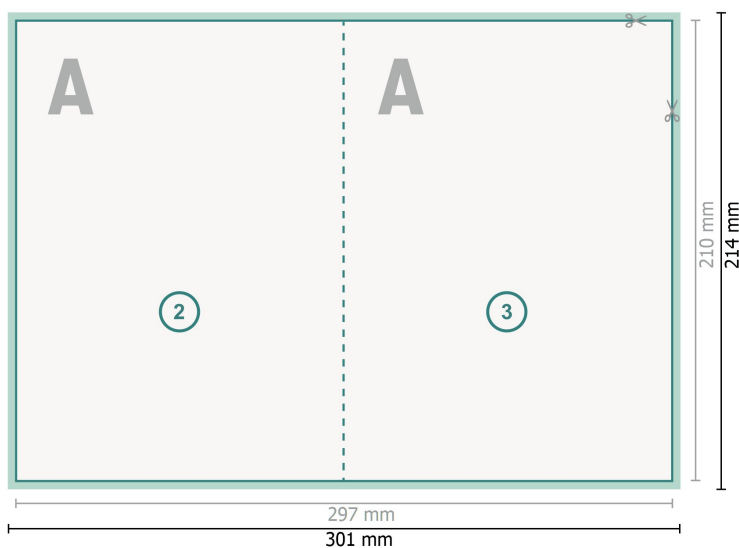

## Folded Cards portrait, A5

1 fold

Outside

**Dataformat (incl. 2 mm bleed):**

30,1 x 21,4 cm

**bleed:**

2 mm

**Trimmed size:**

29,7 x 21 cm

**Trimmed size (closed):**

14,8 x 21 cm

**Safety margin:**

4 mm

Maintaining space between the text/information and the edge of the trimmed format prevents undesirable cuts.

**Explanation of symbols**

Bleed

Reading direction

Trimmed size

Data format

We will cut/perforate your product here

Creasing/Folding

Inside

**Please note:**

Allow for trim allowance and safety margin according to instructions.

Arrange background graphics, images or graphics up to the edge of the data format.

Tolerances may occur during production due to cutting, punching and folding processes.