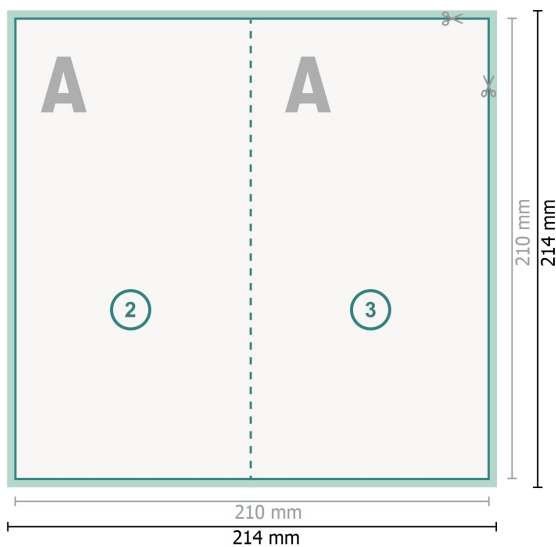

Folded Cards portrait, DL

4 pages, 1 fold

Outside

Inside

Dataformat (incl. 2 mm bleed):

21,4 x 21,4 cm

bleed:

2 mm

Trimmed size:

21 x 21 cm

Trimmed size (closed):

10,5 x 21 cm

Safety margin:

4 mm

Maintaining space between the text/information and the edge of the trimmed format prevents undesirable cuts.

Explanation of symbols

-  Bleed
-  Reading direction
-  Trimmed size
-  Data format
-  We will cut/perforate your product here
-  Creasing/Folding

Please note:

Allow for trim allowance and safety margin according to instructions.

Arrange background graphics, images or graphics up to the edge of the data format.

Tolerances may occur during production due to cutting, punching and folding processes.

Printing data: Instructions and templates can be found under the menu item *Printing data* at www.onlineprinters.com