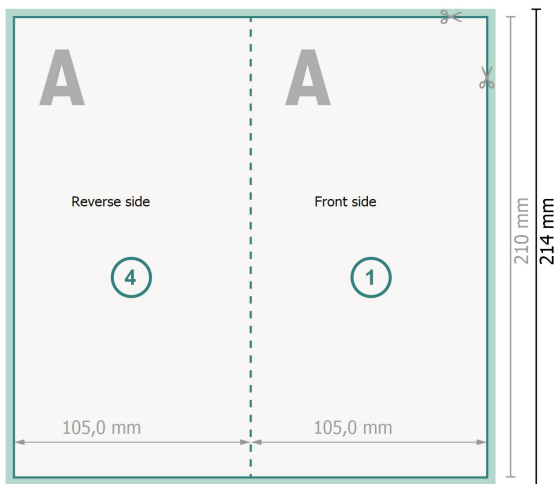

Folded Cards portrait, DL

4 pages, 1 fold

Outside

Inside

Dataformat (incl. 2 mm bleed):

21,4 x 21,4 cm

bleed:

2 mm

Trimmed size:

21 x 21 cm

Trimmed size (closed):

10,5 x 21 cm

Safety margin:

4 mm

Maintaining space between the text/information and the edge of the trimmed format prevents undesirable cuts.

Explanation of symbols

-  Bleed
-  Reading direction
-  Trimmed size
-  Data format
-  We will cut/perforate your product here
-  Creasing/Folding

Please note:

Allow for trim allowance and safety margin according to instructions.

Arrange background graphics, images or graphics up to the edge of the data format.

Tolerances may occur during production due to cutting, punching and folding processes.

Printing data: Instructions and templates can be found under the menu item *Printing data* at www.onlineprinters.com