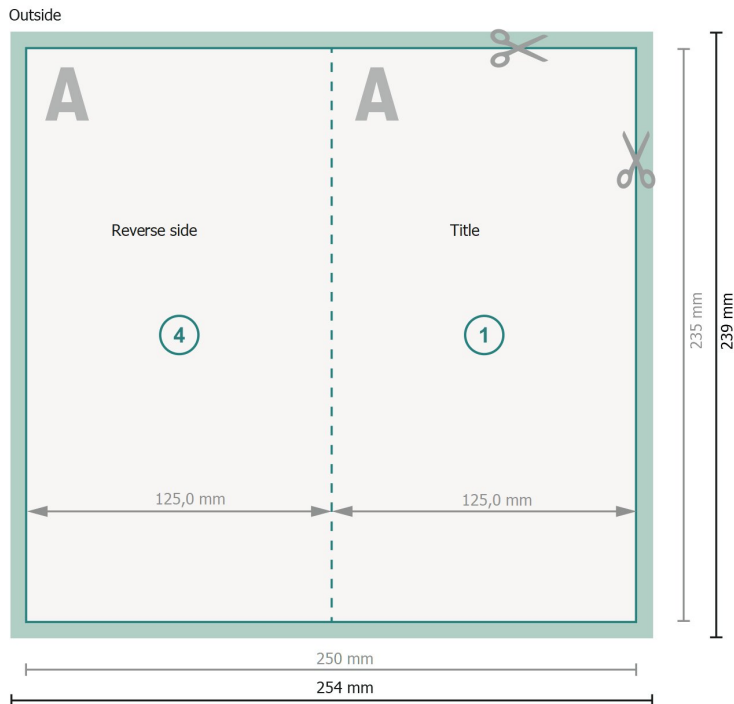

Folded Cards portrait, 12.5 x 23.5 cm

1 fold

Dataformat (incl. 2 mm bleed):

25,4 x 23,9 cm

bleed:

2 mm

Trimmed size:

25 x 23,5 cm

Trimmed size (closed):

12,5 x 23,5 cm

Safety margin:

4 mm

Maintaining space between the text/information and the edge of the trimmed format prevents undesirable cuts.

Explanation of symbols

Bleed

Reading direction

Trimmed size

Data format

We will cut/perforate your product here

Please note:

Allow for trim allowance and safety margin according to instructions.

Arrange background graphics, images or graphics up to the edge of the data format.