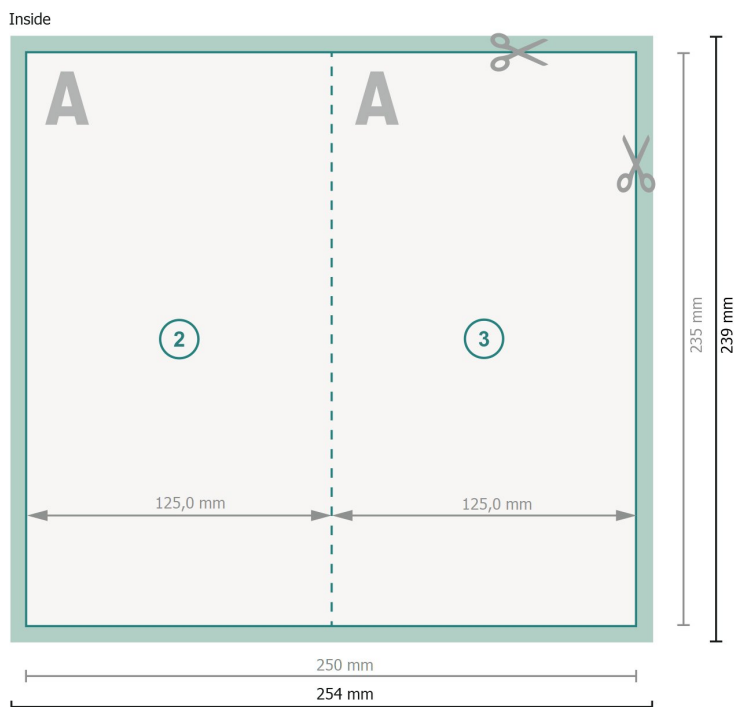

Folded Cards portrait, 12.5 x 23.5 cm

1 fold

Dataformat (incl. 2 mm bleed):

25,4 x 23,9 cm

bleed:

2 mm

Trimmed size:

25 x 23,5 cm

Trimmed size (closed):

12,5 x 23,5 cm

Safety margin:

4 mm

Maintaining space between the text/information and the edge of the trimmed format prevents undesirable cuts.

Explanation of symbols

Bleed

Reading direction

Trimmed size

Data format

We will cut/perforate your product here

Please note:

Allow for trim allowance and safety margin according to instructions.

Arrange background graphics, images or graphics up to the edge of the data format.