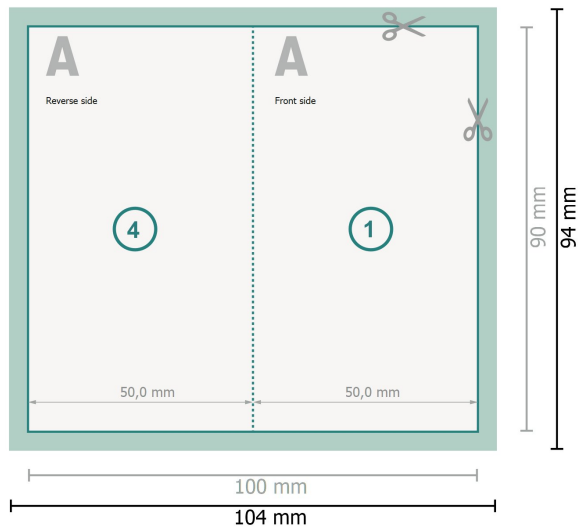

Folded Cards portrait, 5.0 x 9.0 cm

1 fold

Dataformat (incl. 2 mm bleed):

10,4 x 9,4 cm

bleed:

2 mm

Trimmed size:

10 x 9 cm

Trimmed size (closed):

5 x 9 cm

Safety margin:

4 mm

Maintaining space between the text/information and the edge of the trimmed format prevents undesirable cuts.

Explanation of symbols

-  Bleed
-  Reading direction
-  Trimmed size
-  Data format
-  We will cut/perforate your product here

Please note:

Allow for trim allowance and safety margin according to instructions.

Arrange background graphics, images or graphics up to the edge of the data format.

Tolerances may occur during production due to cutting, punching and folding processes.