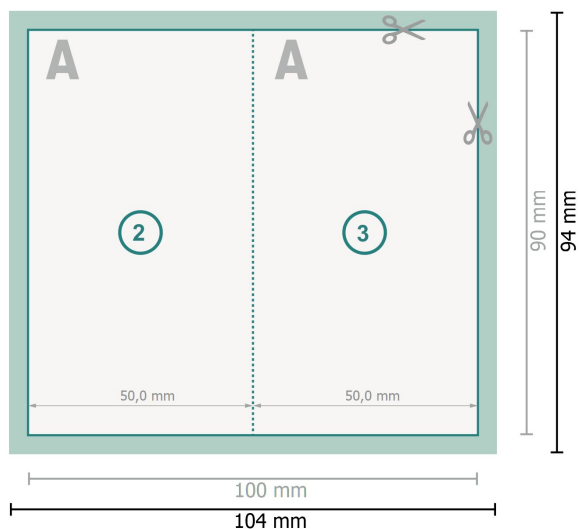

Folded Cards portrait, 5.0 x 9.0 cm

1 fold

Dataformat (incl. 2 mm bleed):

10,4 x 9,4 cm

bleed:

2 mm

Trimmed size:

10 x 9 cm

Trimmed size (closed):

5 x 9 cm

Safety margin:

4 mm

Maintaining space between the text/information and the edge of the trimmed format prevents undesirable cuts.

Explanation of symbols

-  Bleed
-  Reading direction
-  Trimmed size
-  Data format
-  We will cut/perforate your product here

Please note:

Allow for trim allowance and safety margin according to instructions.

Arrange background graphics, images or graphics up to the edge of the data format.

Tolerances may occur during production due to cutting, punching and folding processes.