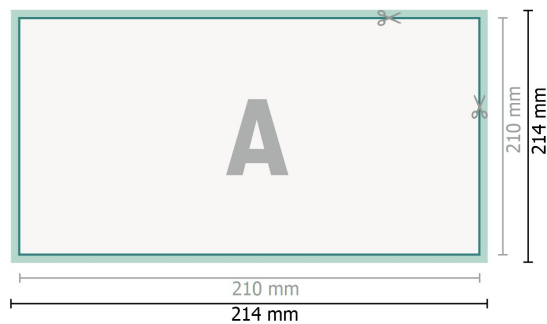

Wedding cards landscape, DL

2 pages, 300 gsm art print paper

Front side

Reverse side

Dataformat (incl. 2 mm bleed):

21,4 x 10,9 cm

bleed:

2 mm

Trimmed size:

21 x 10,5 cm

Safety margin:

4 mm

Maintaining space between the text/information and the edge of the trimmed format prevents undesirable cuts.

Explanation of symbols

 Bleed

 Reading direction

 Trimmed size

 Data format

 We will cut/perforate your product here

Please note:

Allow for trim allowance and safety margin according to instructions.

Arrange background graphics, images or graphics up to the edge of the data format.