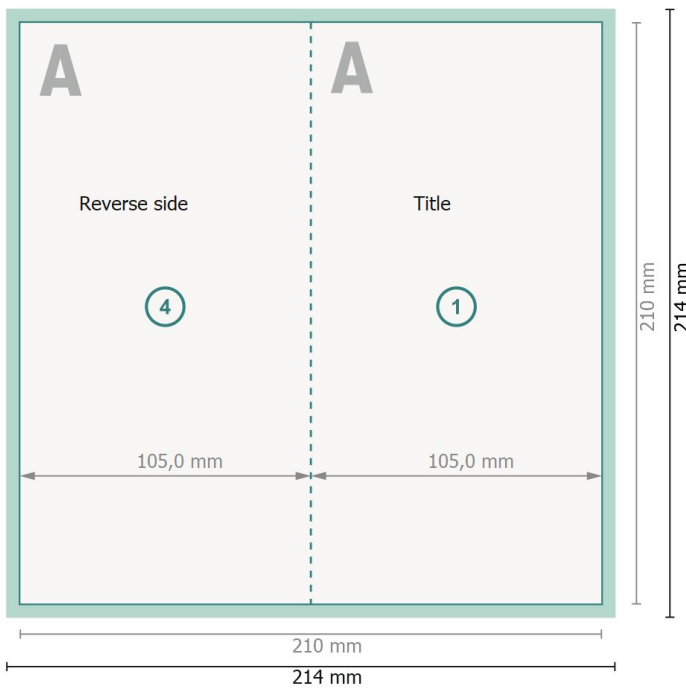

Folded Christmas cards, portrait, DL

4 pages, 1 fold

Outside

Inside

Dataformat (incl. 2 mm bleed):

21,4 x 21,4 cm

Trimmed size:

21 x 21 cm

bleed:

2 mm

Trimmed size (closed):

10,5 x 21 cm

Safety margin:

4 mm

Maintaining space between the text/information and the edge of the trimmed format prevents undesirable cuts.

Explanation of symbols

Bleed

Reading direction

Trimmed size

Data format

We will cut/perforate your product here

Creasing/Folding

Please note:

Allow for trim allowance and safety margin according to instructions.

Arrange background graphics, images or graphics up to the edge of the data format.

Tolerances may occur during production due to cutting, punching and folding processes.

Printing data: Instructions and templates can be found under the menu item *Printing data* at www.onlineprinters.com