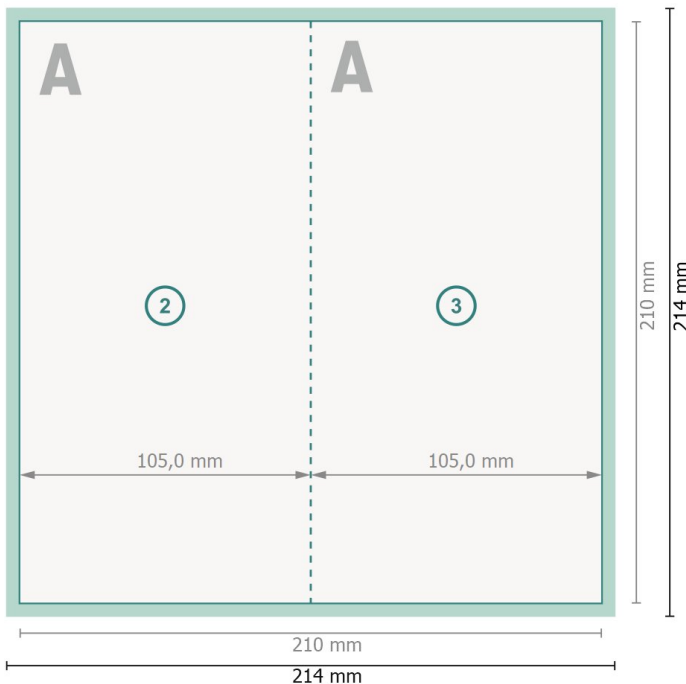

Folded Christmas cards, portrait, DL

4 pages, 1 fold

Outside

Inside

Dataformat (incl. 2 mm bleed):

21,4 x 21,4 cm

Trimmed size:

21 x 21 cm

bleed:

2 mm

Trimmed size (closed):

10,5 x 21 cm

Safety margin:

4 mm

Maintaining space between the text/information and the edge of the trimmed format prevents undesirable cuts.

Explanation of symbols

Bleed

Reading direction

Trimmed size

Data format

We will cut/perforate your product here

Creasing/Folding

Please note:

Allow for trim allowance and safety margin according to instructions.

Arrange background graphics, images or graphics up to the edge of the data format.

Tolerances may occur during production due to cutting, punching and folding processes.

Printing data: Instructions and templates can be found under the menu item *Printing data* at www.onlineprinters.com