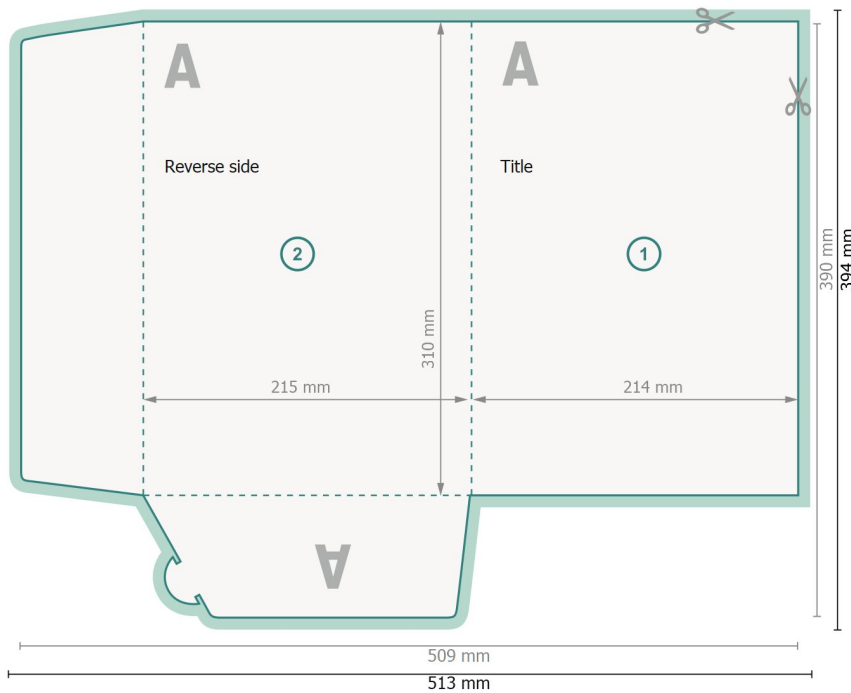

Folders with business card slits, A4

#41 (Portrait)

Outside

Dataformat (incl. 2 mm bleed):

51,3 x 39,4 cm

Trimmed size:

50,9 x 39 cm

Trimmed size (closed):

21,5 x 31 cm

bleed:

2 mm

Safety margin:

4 mm

Maintaining space between the text/information and the edge of the trimmed format prevents undesirable cuts.

Explanation of symbols

Bleed

Reading direction

Trimmed size

Data format

We will cut/perforate your product here

Creasing/Folding

Please note:

Allow for trim allowance and safety margin according to instructions.

Arrange background graphics, images or graphics up to the edge of the data format.