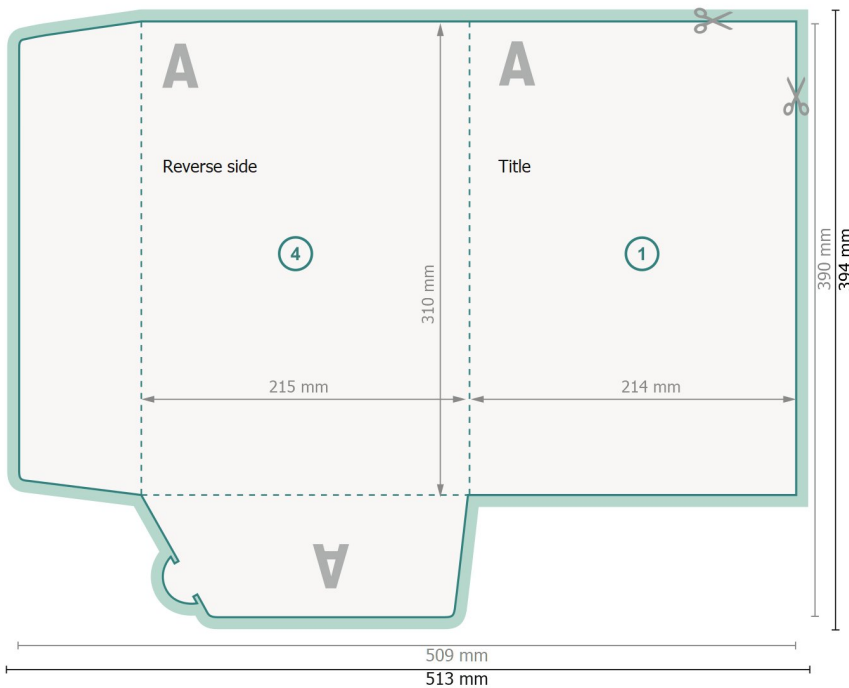

Folders with business card slits, A4

#41 (Portrait)

Outside

Dataformat (incl. 2 mm bleed):

51,3 x 39,4 cm

Trimmed size:

50,9 x 39 cm

Trimmed size (closed):

21,5 x 31 cm

bleed:

2 mm

Safety margin:

4 mm

Maintaining space between the text/information and the edge of the trimmed format prevents undesirable cuts.

Explanation of symbols

Bleed

Reading direction

Trimmed size

Data format

We will cut/perforate your product here

Creasing/Folding

Inside

Please note:

Allow for trim allowance and safety margin according to instructions.

Arrange background graphics, images or graphics up to the edge of the data format.

Tolerances may occur during production due to cutting, punching and folding processes.

Printing data: Instructions and templates can be found under the menu item *Printing data* at www.onlineprinters.com