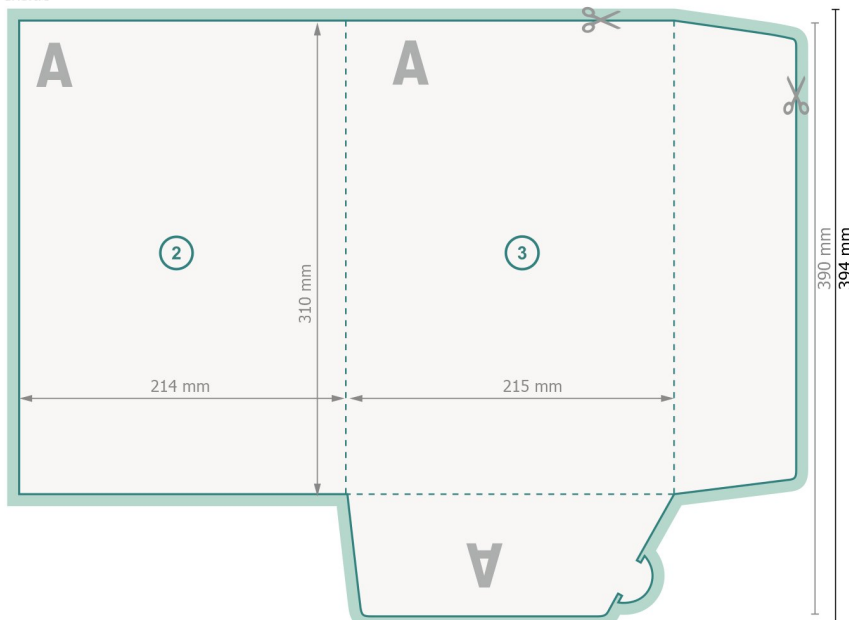

Folders with business card slits, A4

#41 (Portrait)

Outside

Dataformat (incl. 2 mm bleed):

51,3 x 39,4 cm

Trimmed size:

50,9 x 39 cm

Trimmed size (closed):

21,5 x 31 cm

bleed:

2 mm

Safety margin:

4 mm

Maintaining space between the text/information and the edge of the trimmed format prevents undesirable cuts.

Explanation of symbols

Bleed

Reading direction

Trimmed size

Data format

We will cut/perforate your product here

Creasing/Folding

Inside

Please note:

Allow for trim allowance and safety margin according to instructions.

Arrange background graphics, images or graphics up to the edge of the data format.

Tolerances may occur during production due to cutting, punching and folding processes.

Printing data: Instructions and templates can be found under the menu item *Printing data* at www.onlineprinters.com