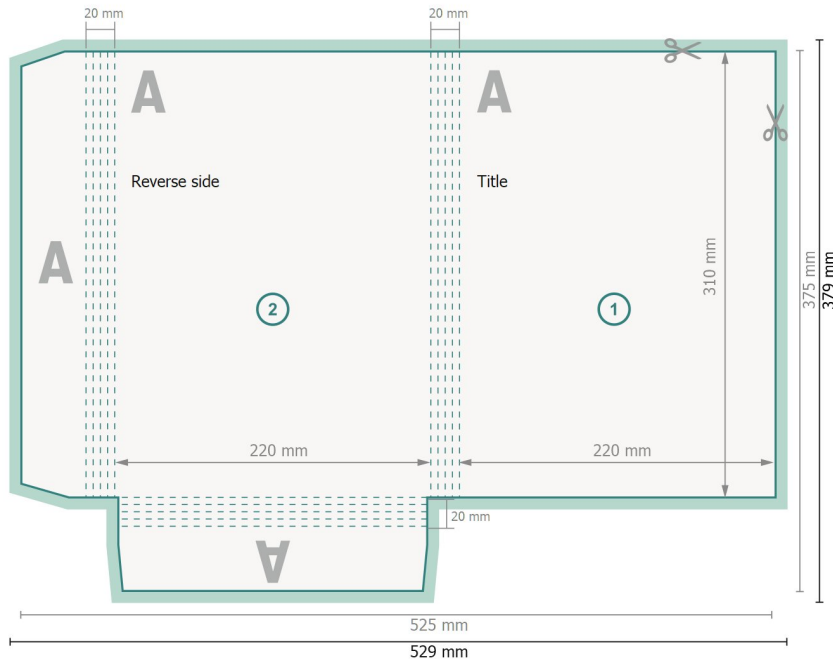

Premium Folders with additional accessories, A4

#09 (Portrait)

Outside

Dataformat (incl. 2 mm bleed):

52,9 x 37,9 cm

Trimmed size:

52,5 x 37,5 cm

Trimmed size (closed):

22 x 31 cm

bleed:

2 mm

Safety margin:

4 mm

Maintaining space between the text/information and the edge of the trimmed format prevents undesirable cuts.

Explanation of symbols

Bleed

Reading direction

Trimmed size

Data format

We will cut/perforate your product here

Creasing/Folding

Please note:

Allow for trim allowance and safety margin according to instructions.

Arrange background graphics, images or graphics up to the edge of the data format.