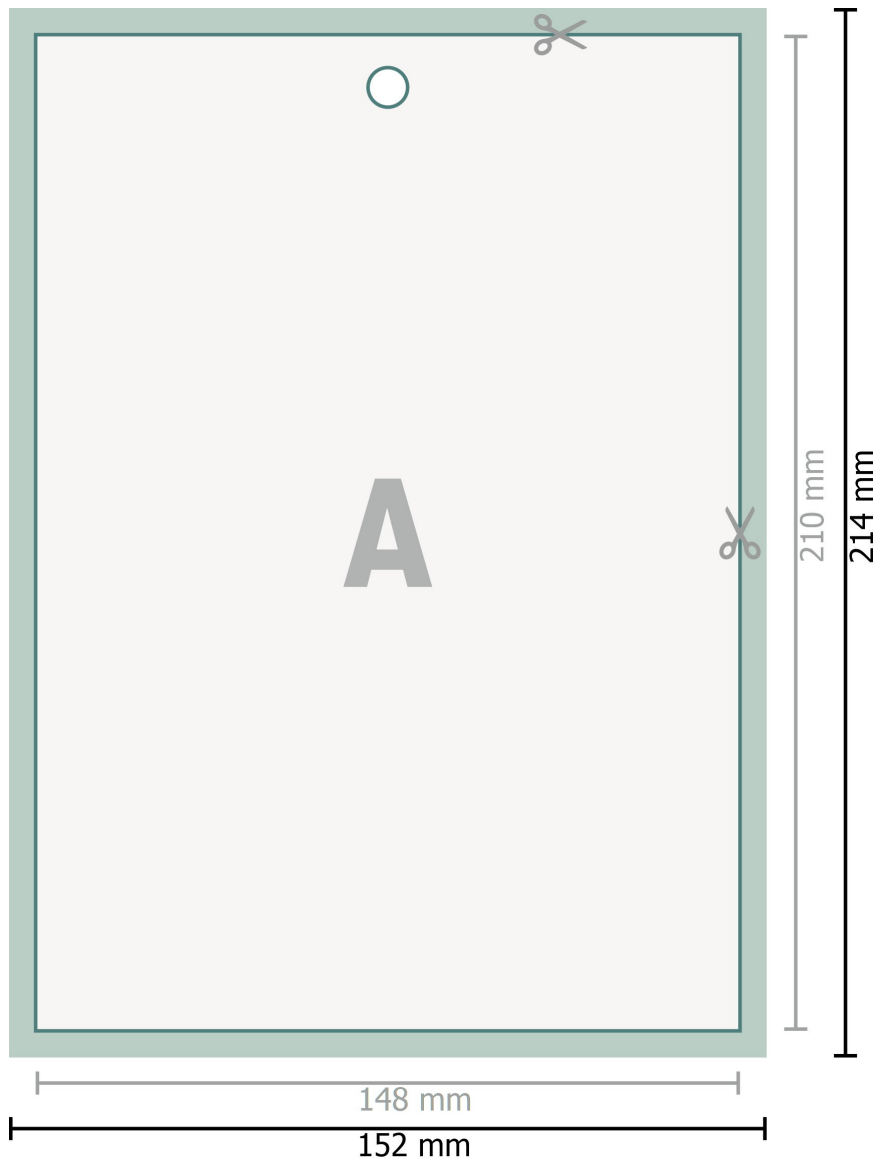

Wall Calendars adhesive binding, A5

portrait

○ Hanger

Dataformat (incl. 2 mm bleed):
15,2 x 21,4 cm

bleed:
2 mm

Trimmed size:
14,8 x 21 cm

Safety margin:
4 mm

Maintaining space between the text/information and the edge of the trimmed format prevents undesirable cuts.

Explanation of symbols

- Bleed
- Reading direction
- Trimmed size
- Data format
- We will cut/perforate your product here

Please note:

Allow for trim allowance and safety margin according to instructions.

Arrange background graphics, images or graphics up to the edge of the data format.

Tolerances may occur during production due to cutting, punching and folding processes.

Printing data: Instructions and templates can be found under the menu item *Printing data* at www.onlineprinters.com