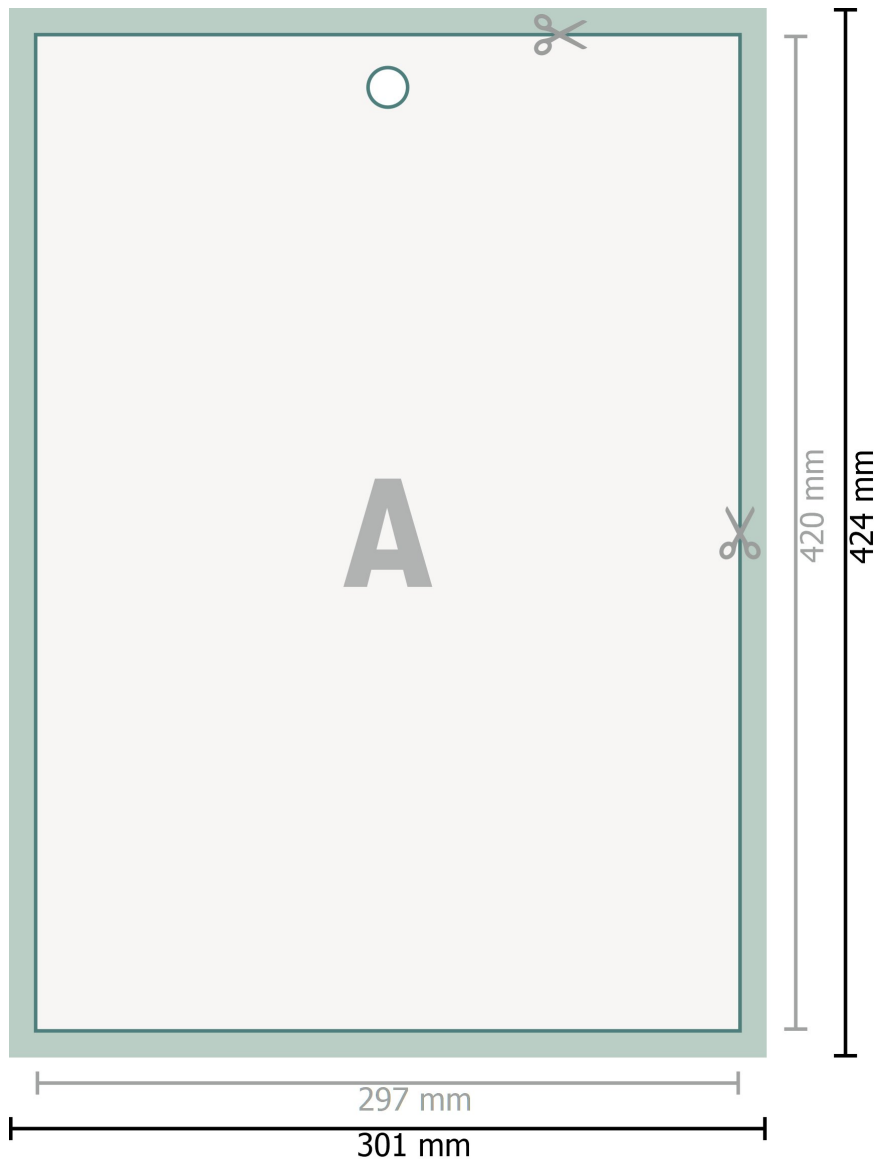

Wall Calendars adhesive binding, A3

portrait

○ Hanger

Dataformat (incl. 2 mm bleed):

30,1 x 42,4 cm

bleed:

2 mm

Trimmed size:

29,7 x 42 cm

Safety margin:

4 mm

Maintaining space between the text/information and the edge of the trimmed format prevents undesirable cuts.

Explanation of symbols

- Bleed
- Reading direction
- Trimmed size
- Data format
- We will cut/perforate your product here

Please note:

Allow for trim allowance and safety margin according to instructions.

Arrange background graphics, images or graphics up to the edge of the data format.

Tolerances may occur during production due to cutting, punching and folding processes.