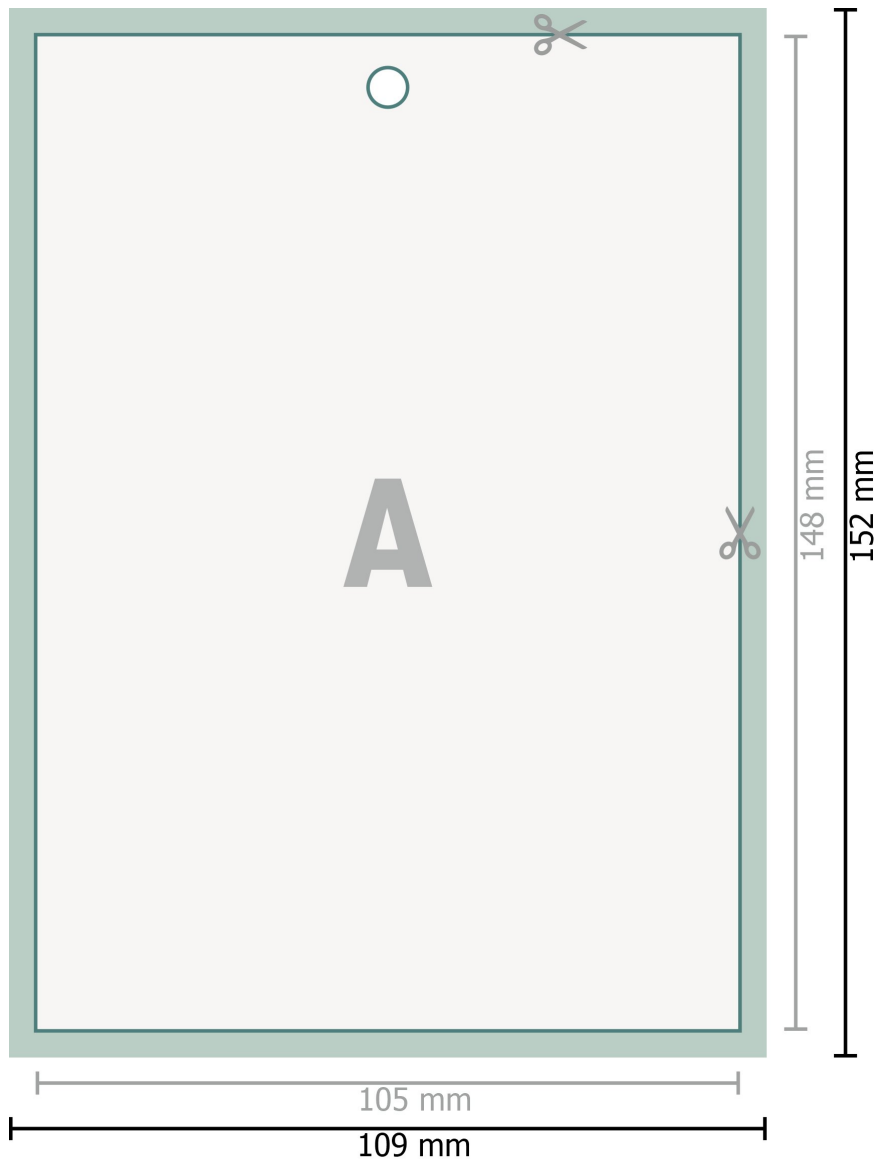

Wall Calendars adhesive binding, A6

portrait

○ Hanger

Dataformat (incl. 2 mm bleed):
10,9 x 15,2 cm

bleed:
2 mm

Trimmed size:
10,5 x 14,8 cm

Safety margin:
4 mm

Maintaining space between the text/information and the edge of the trimmed format prevents undesirable cuts.

Explanation of symbols

- Bleed
- Reading direction
- Trimmed size
- Data format
- We will cut/perforate your product here

Please note:

Allow for trim allowance and safety margin according to instructions.

Arrange background graphics, images or graphics up to the edge of the data format.

Tolerances may occur during production due to cutting, punching and folding processes.

Printing data: Instructions and templates can be found under the menu item *Printing data* at www.onlineprinters.com