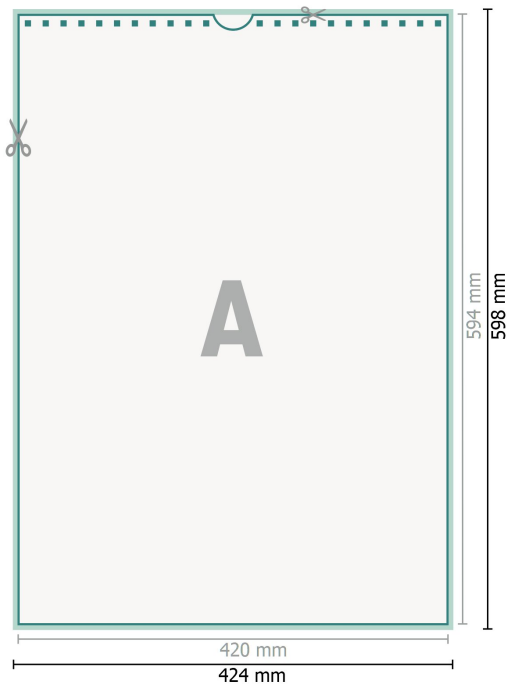

# Wire-o Wall Calendars, A2, 4/0 colours portrait

**Dataformat (incl. 2 mm bleed):**

42,4 x 59,8 cm

**bleed:**

2 mm

**Trimmed size:**

42 x 59,4 cm

**Safety margin:**

4 mm

Maintaining space between the text/information and the edge of the trimmed format prevents undesirable cuts.

**Explanation of symbols**

 Bleed

 Reading direction

 Trimmed size

 Data format

 We will cut/perforate your product here

**Please note:**

Allow for trim allowance and safety margin according to instructions.

Arrange background graphics, images or graphics up to the edge of the data format.

Tolerances may occur during production due to cutting, punching and folding processes.