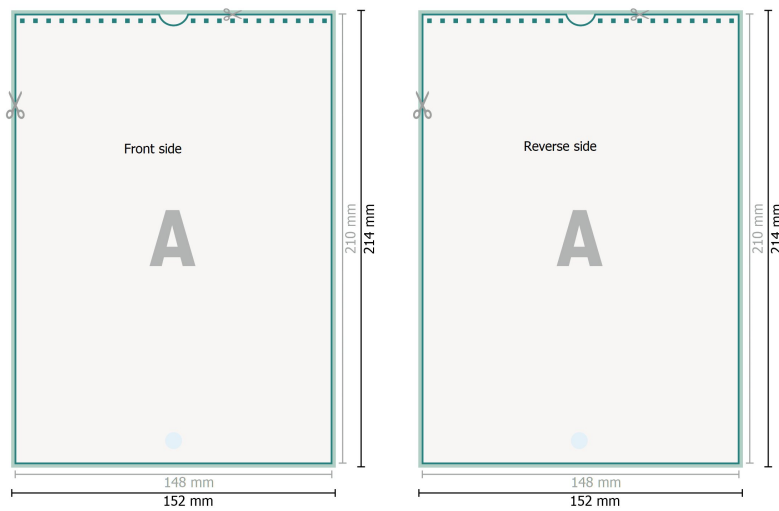

Wire-o Wall Calendars, A5, 4/4 colours portrait

 Optional drilled holes

Dataformat (incl. 2 mm bleed):

15,2 x 21,4 cm

bleed:

2 mm

Trimmed size:

14,8 x 21 cm

Safety margin:

4 mm

Maintaining space between the text/information and the edge of the trimmed format prevents undesirable cuts.

Explanation of symbols

 Bleed

 Reading direction

 Trimmed size

 Data format

 We will cut/perforate your product here

Please note:

Allow for trim allowance and safety margin according to instructions.

Arrange background graphics, images or graphics up to the edge of the data format.

Tolerances may occur during production due to cutting, punching and folding processes.

Printing data: Instructions and templates can be found under the menu item *Printing data* at www.onlineprinters.com