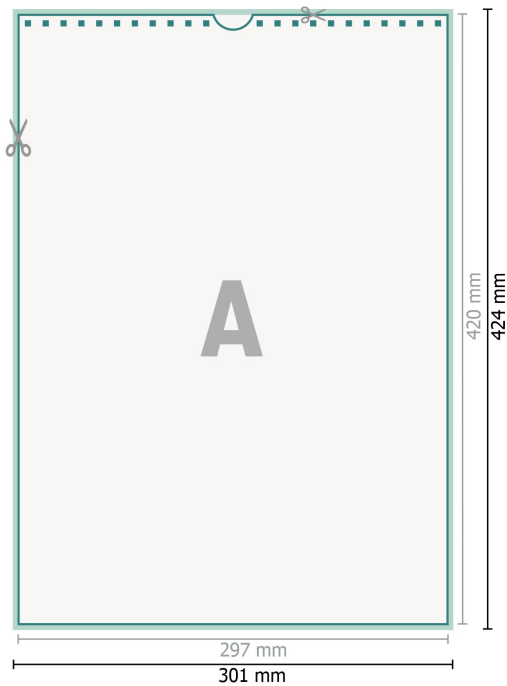

Wire-o Wall Calendars, A3, 4/0 colours portrait

**Dataformat (incl. 2 mm bleed):**

30,1 x 42,4 cm

bleed:

2 mm

Trimmed size:

29,7 x 42 cm

Safety margin:

4 mm

Maintaining space between the text/information and the edge of the trimmed format prevents undesirable cuts.

Explanation of symbols

 Bleed

 Reading direction

 Trimmed size

 Data format

 We will cut/perforate your product here

Please note:

Allow for trim allowance and safety margin according to instructions.

Arrange background graphics, images or graphics up to the edge of the data format.

Tolerances may occur during production due to cutting, punching and folding processes.