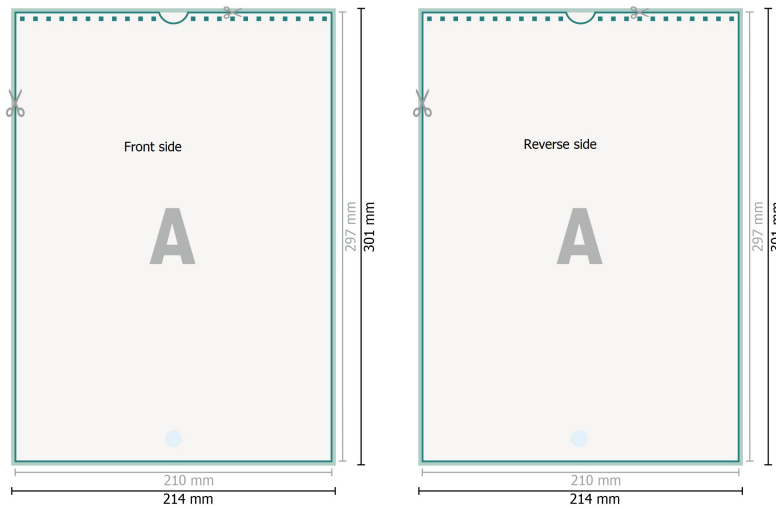

Wire-o Wall Calendars, A4, 4/4 colours portrait

Dataformat (incl. 2 mm bleed):
21,4 x 30,1 cm

bleed:
2 mm

Trimmed size:
21 x 29,7 cm

Safety margin:
4 mm

Maintaining space between the text/information and the edge of the trimmed format prevents undesirable cuts.

 Optional drilled holes

Explanation of symbols

 Bleed

 Reading direction

 Trimmed size

 Data format

 We will cut/perforate your product here

Please note:

Allow for trim allowance and safety margin according to instructions.

Arrange background graphics, images or graphics up to the edge of the data format.

Tolerances may occur during production due to cutting, punching and folding processes.