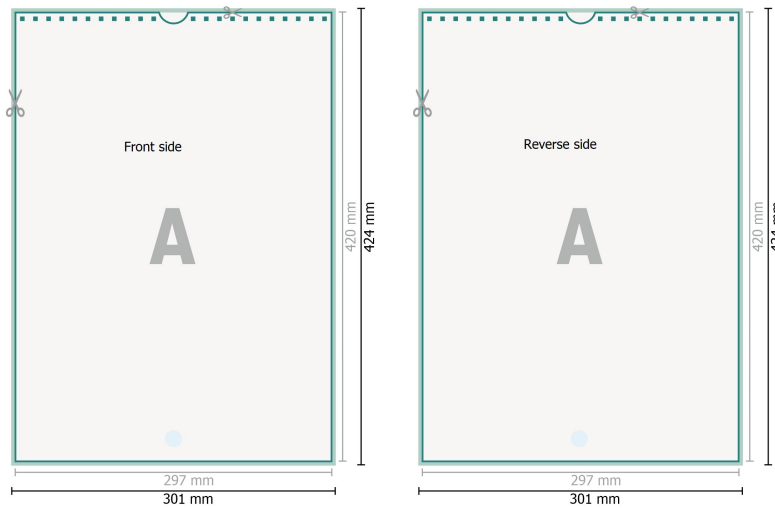

Wire-o Wall Calendars, A3, 4/4 colours portrait

 Optional drilled holes

Dataformat (incl. 2 mm bleed):

30,1 x 42,4 cm

bleed:

2 mm

Trimmed size:

29,7 x 42 cm

Safety margin:

4 mm

Maintaining space between the text/information and the edge of the trimmed format prevents undesirable cuts.

Explanation of symbols

 Bleed

 Reading direction

 Trimmed size

 Data format

 We will cut/perforate your product here

Please note:

Allow for trim allowance and safety margin according to instructions.

Arrange background graphics, images or graphics up to the edge of the data format.

Tolerances may occur during production due to cutting, punching and folding processes.

Printing data: Instructions and templates can be found under the menu item *Printing data* at www.onlineprinters.com