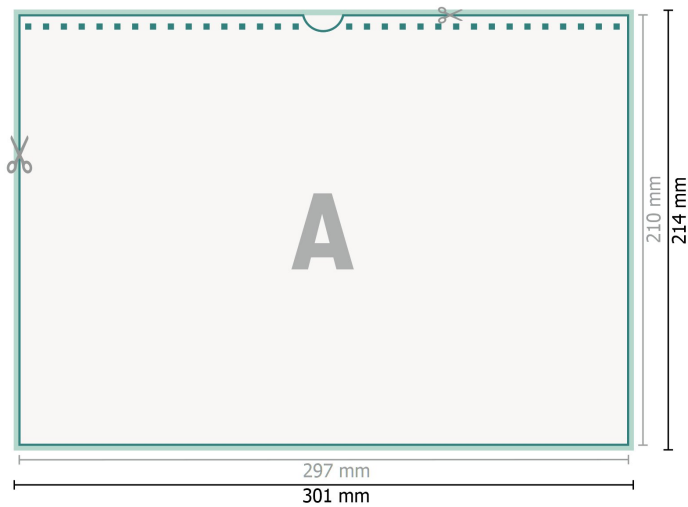

Wire-o Wall Calendars, A4, 4/0 colours landscape

Dataformat (incl. 2 mm bleed):

30,1 x 21,4 cm

bleed:

2 mm

Trimmed size:

29,7 x 21 cm

Safety margin:

4 mm

Maintaining space between the text/information and the edge of the trimmed format prevents undesirable cuts.

Explanation of symbols

 Bleed

 Reading direction

 Trimmed size

 Data format

 We will cut/perforate your product here

Please note:

Allow for trim allowance and safety margin according to instructions.

Arrange background graphics, images or graphics up to the edge of the data format.

Tolerances may occur during production due to cutting, punching and folding processes.