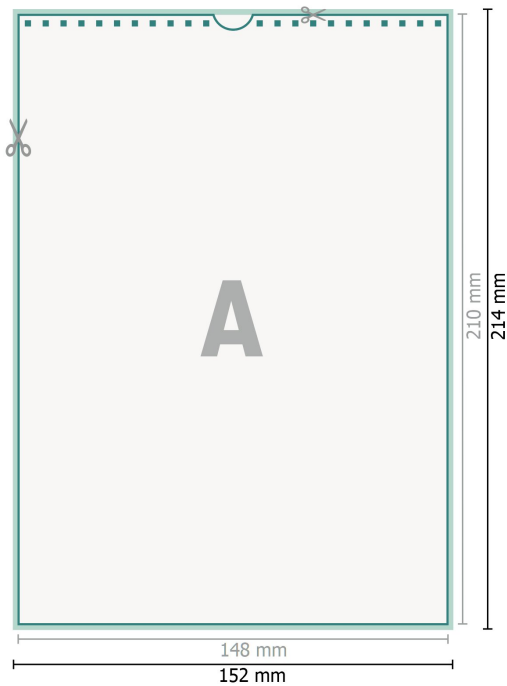

# Wire-o Wall Calendars, A5, 4/0 colours portrait

**Dataformat (incl. 2 mm bleed):**

15,2 x 21,4 cm

**bleed:**

2 mm

**Trimmed size:**

14,8 x 21 cm

**Safety margin:**

4 mm

Maintaining space between the text/information and the edge of the trimmed format prevents undesirable cuts.

**Explanation of symbols**

 Bleed

 Reading direction

 Trimmed size

 Data format

 We will cut/perforate your product here

**Please note:**

Allow for trim allowance and safety margin according to instructions.

Arrange background graphics, images or graphics up to the edge of the data format.

Tolerances may occur during production due to cutting, punching and folding processes.