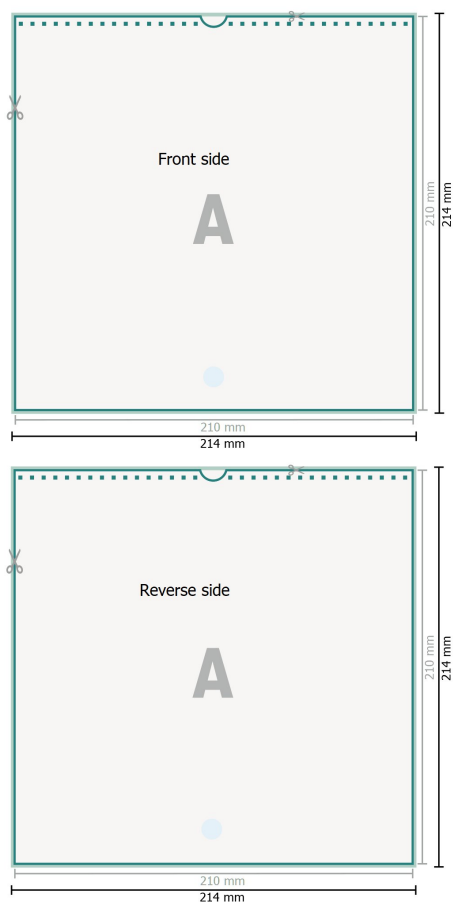

Wire-o Wall Calendars, A4-Square, 4/4 colours

 Optional drilled holes

Dataformat (incl. 2 mm bleed):

21,4 x 21,4 cm

bleed:

2 mm

Trimmed size:

21 x 21 cm

Safety margin:

4 mm

Maintaining space between the text/information and the edge of the trimmed format prevents undesirable cuts.

Explanation of symbols

 Bleed

 Reading direction

 Trimmed size

 Data format

 We will cut/perforate your product here

Please note:

Allow for trim allowance and safety margin according to instructions.

Arrange background graphics, images or graphics up to the edge of the data format.