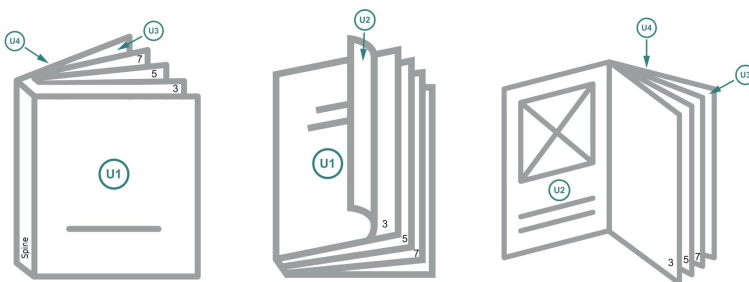

Catalogues, adhesive-bound, A4 Half, portrait

cover

inner part

Sequence of pages

Create pages consecutively as individual pages.

finished product

Dataformat (incl. 2 mm bleed):

10,9 x 30,1 cm

Trimmed size (closed):

10,5 x 29,7 cm

bleed:

2 mm

Safety margin:

5 mm

Maintaining space between the text/information and the edge of the trimmed format prevents undesirable cuts.

Explanation of symbols

- Bleed
- Reading direction
- We will cut/perforate your product here
- Creasing/Folding

Please note:

Allow for trim allowance and safety margin according to instructions.

Arrange background graphics, images or graphics up to the edge of the data format.