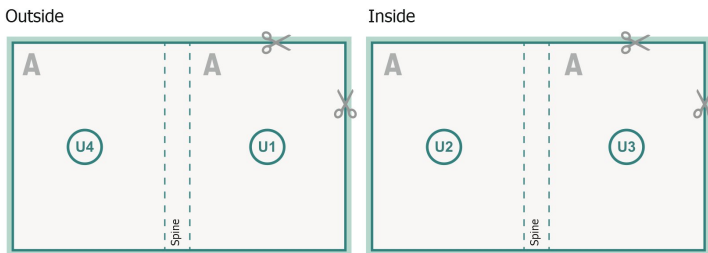

Catalogues, adhesive-bound, A4 Half, portrait

cover

inner part

Sequence of pages

Create pages consecutively as individual pages.

finished product

Dataformat (incl. 2 mm bleed):

10,9 x 30,1 cm

Trimmed size (closed):

10,5 x 29,7 cm

bleed:

2 mm

Safety margin:

5 mm

Maintaining space between the text/information and the edge of the trimmed format prevents undesirable cuts.

Explanation of symbols

- Bleed
- Reading direction
- We will cut/perforate your product here
- Creasing/Folding

Please note:

Allow for trim allowance and safety margin according to instructions.

Arrange background graphics, images or graphics up to the edge of the data format.