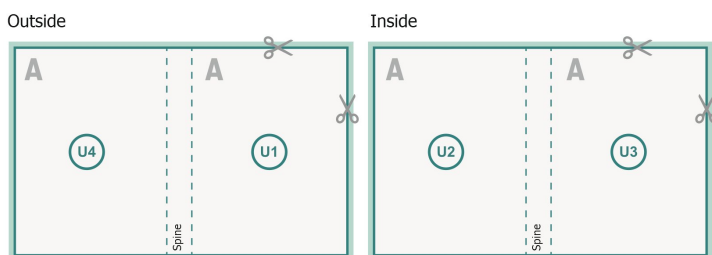

## Catalogues, adhesive-bound, A6, portrait

cover

inner part

### Sequence of pages

Create pages consecutively as individual pages.

finished product

### Dataformat (incl. 2 mm bleed):

10,9 x 15,2 cm

### Trimmed size (closed):

10,5 x 14,8 cm