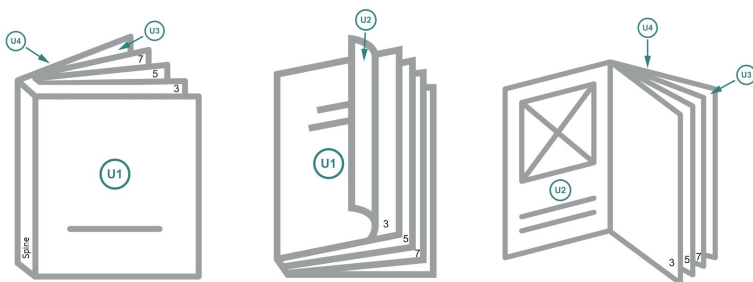

Catalogues, adhesive-bound, Art-Size, portrait

cover

inner part

Sequence of pages

Create pages consecutively as individual pages.

finished product

Dataformat (incl. 2 mm bleed):

21,4 x 28,4 cm

Trimmed size (closed):

21 x 28 cm

bleed:

2 mm

Safety margin:

5 mm

Maintaining space between the text/information and the edge of the trimmed format prevents undesirable cuts.

Explanation of symbols

- Bleed
- Reading direction
- We will cut/perforate your product here
- Creasing/Folding

Please note:

Allow for trim allowance and safety margin according to instructions.

Arrange background graphics, images or graphics up to the edge of the data format.