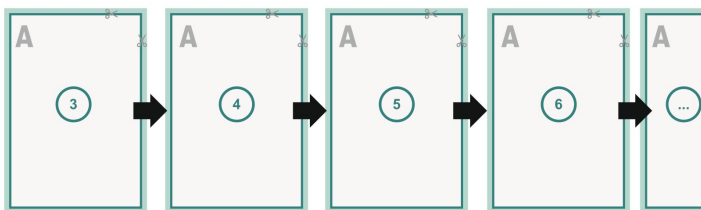

Catalogues, adhesive-bound, Art-Size, portrait

cover

inner part

Sequence of pages

Create pages consecutively as individual pages.

finished product

Dataformat (incl. 2 mm bleed):

21,4 x 28,4 cm

Trimmed size (closed):

21 x 28 cm

bleed:

2 mm

Safety margin:

5 mm

Maintaining space between the text/information and the edge of the trimmed format prevents undesirable cuts.

Explanation of symbols

- Bleed
- Reading direction
- We will cut/perforate your product here
- Creasing/Folding

Please note:

Allow for trim allowance and safety margin according to instructions.

Arrange background graphics, images or graphics up to the edge of the data format.