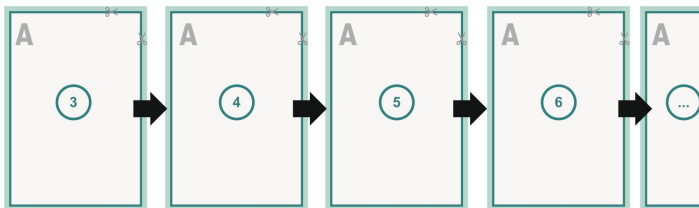

Catalogues, adhesive-bound, A4, portrait

cover

inner part

Sequence of pages

Create pages consecutively as individual pages.

finished product

Dataformat (incl. 2 mm bleed):

21,4 x 30,1 cm

Trimmed size (closed):

21 x 29,7 cm

bleed:

2 mm

Safety margin:

5 mm

Maintaining space between the text/information and the edge of the trimmed format prevents undesirable cuts.

Explanation of symbols

- Bleed
- Reading direction
- We will cut/perforate your product here
- Creasing/Folding

Please note:

Allow for trim allowance and safety margin according to instructions.

Arrange background graphics, images or graphics up to the edge of the data format.