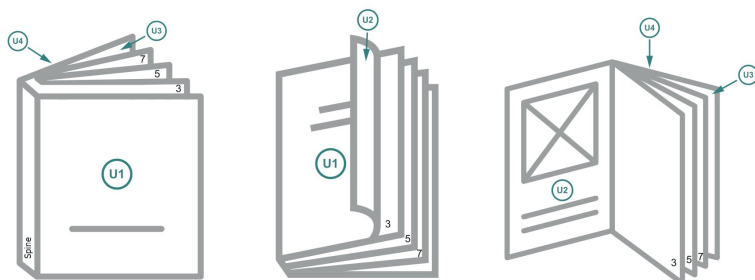

Catalogues, adhesive-bound, A4, portrait

cover

inner part

Sequence of pages

Create pages consecutively as individual pages.

finished product

Dataformat (incl. 2 mm bleed):

21,4 x 30,1 cm

Trimmed size (closed):

21 x 29,7 cm

bleed:

2 mm

Safety margin:

5 mm

Maintaining space between the text/information and the edge of the trimmed format prevents undesirable cuts.

Explanation of symbols

- Bleed
- Reading direction
- We will cut/perforate your product here
- Creasing/Folding

Please note:

Allow for trim allowance and safety margin according to instructions.

Arrange background graphics, images or graphics up to the edge of the data format.