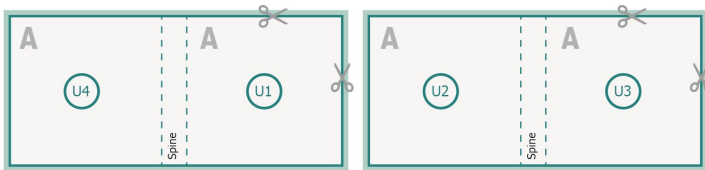

Catalogues, adhesive-bound, A3-Square

cover

Outside

Inside

inner part

Sequence of pages

Create pages consecutively as individual pages.

finished product

Dataformat (incl. 2 mm bleed):

30,1 x 30,1 cm

Trimmed size (closed):

29,7 x 29,7 cm

bleed:

2 mm

Safety margin:

5 mm

Maintaining space between the text/information and the edge of the trimmed format prevents undesirable cuts.

Explanation of symbols

Bleed

Reading direction

We will cut/perforate your product here

Creasing/Folding

Please note:

Allow for trim allowance and safety margin according to instructions.

Arrange background graphics, images or graphics up to the edge of the data format.

Tolerances may occur during production due to cutting, punching and folding processes.