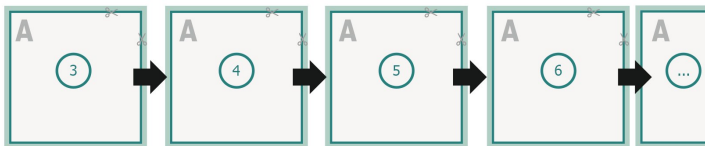

Catalogues, adhesive-bound, A3-Square

cover

Outside

Inside

inner part

Sequence of pages

Create pages consecutively as individual pages.

finished product

Dataformat (incl. 2 mm bleed):

30,1 x 30,1 cm

Trimmed size (closed):

29,7 x 29,7 cm

bleed:

2 mm

Safety margin:

5 mm

Maintaining space between the text/information and the edge of the trimmed format prevents undesirable cuts.

Explanation of symbols

Bleed

Reading direction

We will cut/perforate your product here

Creasing/Folding