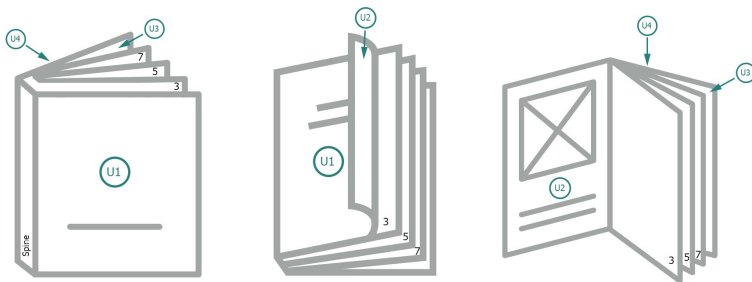

Catalogues, adhesive-bound, A3-Square

cover

Outside

Inside

inner part

Sequence of pages

Create pages consecutively as individual pages.

finished product

Dataformat (incl. 2 mm bleed):

30,1 x 30,1 cm

Trimmed size (closed):

29,7 x 29,7 cm

bleed:

2 mm

Safety margin:

5 mm

Maintaining space between the text/information and the edge of the trimmed format prevents undesirable cuts.

Explanation of symbols

Bleed

Reading direction

We will cut/perforate your product here

Creasing/Folding

Please note:

Allow for trim allowance and safety margin according to instructions.

Arrange background graphics, images or graphics up to the edge of the data format.

Tolerances may occur during production due to cutting, punching and folding processes.