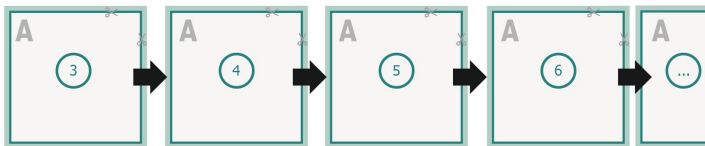

Catalogues, adhesive-bound, A6-Square

cover

Outside

Inside

inner part

Sequence of pages

Create pages consecutively as individual pages.

finished product

Dataformat (incl. 2 mm bleed):

10,9 x 10,9 cm

Trimmed size (closed):

10,5 x 10,5 cm

bleed:

2 mm

Safety margin:

5 mm

Maintaining space between the text/information and the edge of the trimmed format prevents undesirable cuts.

Explanation of symbols

Bleed

Reading direction

We will cut/perforate your product here

Creasing/Folding