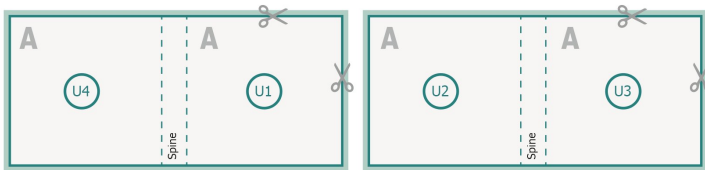

Catalogues, adhesive-bound, A6-Square

cover

Outside

Inside

inner part

Sequence of pages

Create pages consecutively as individual pages.

finished product

Dataformat (incl. 2 mm bleed):

10,9 x 10,9 cm

Trimmed size (closed):

10,5 x 10,5 cm

bleed:

2 mm

Safety margin:

5 mm

Maintaining space between the text/information and the edge of the trimmed format prevents undesirable cuts.

Explanation of symbols

Bleed

Reading direction

We will cut/perforate your product here

Creasing/Folding

Please note:

Allow for trim allowance and safety margin according to instructions.

Arrange background graphics, images or graphics up to the edge of the data format.

Tolerances may occur during production due to cutting, punching and folding processes.