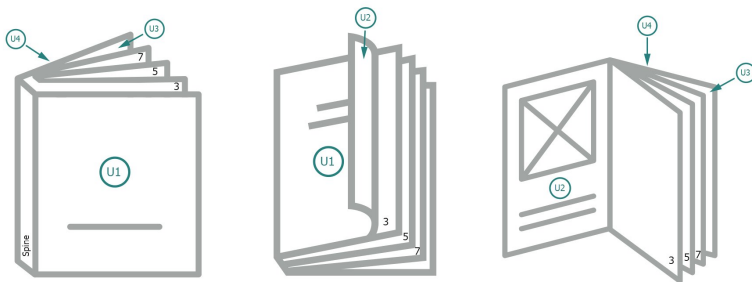

Catalogues, adhesive-bound, A6-Square

cover

Outside

Inside

inner part

Sequence of pages

Create pages consecutively as individual pages.

finished product

Dataformat (incl. 2 mm bleed):

10,9 x 10,9 cm

Trimmed size (closed):

10,5 x 10,5 cm

bleed:

2 mm

Safety margin:

5 mm

Maintaining space between the text/information and the edge of the trimmed format prevents undesirable cuts.

Explanation of symbols

Bleed

Reading direction

We will cut/perforate your product here

Creasing/Folding

Please note:

Allow for trim allowance and safety margin according to instructions.

Arrange background graphics, images or graphics up to the edge of the data format.

Tolerances may occur during production due to cutting, punching and folding processes.